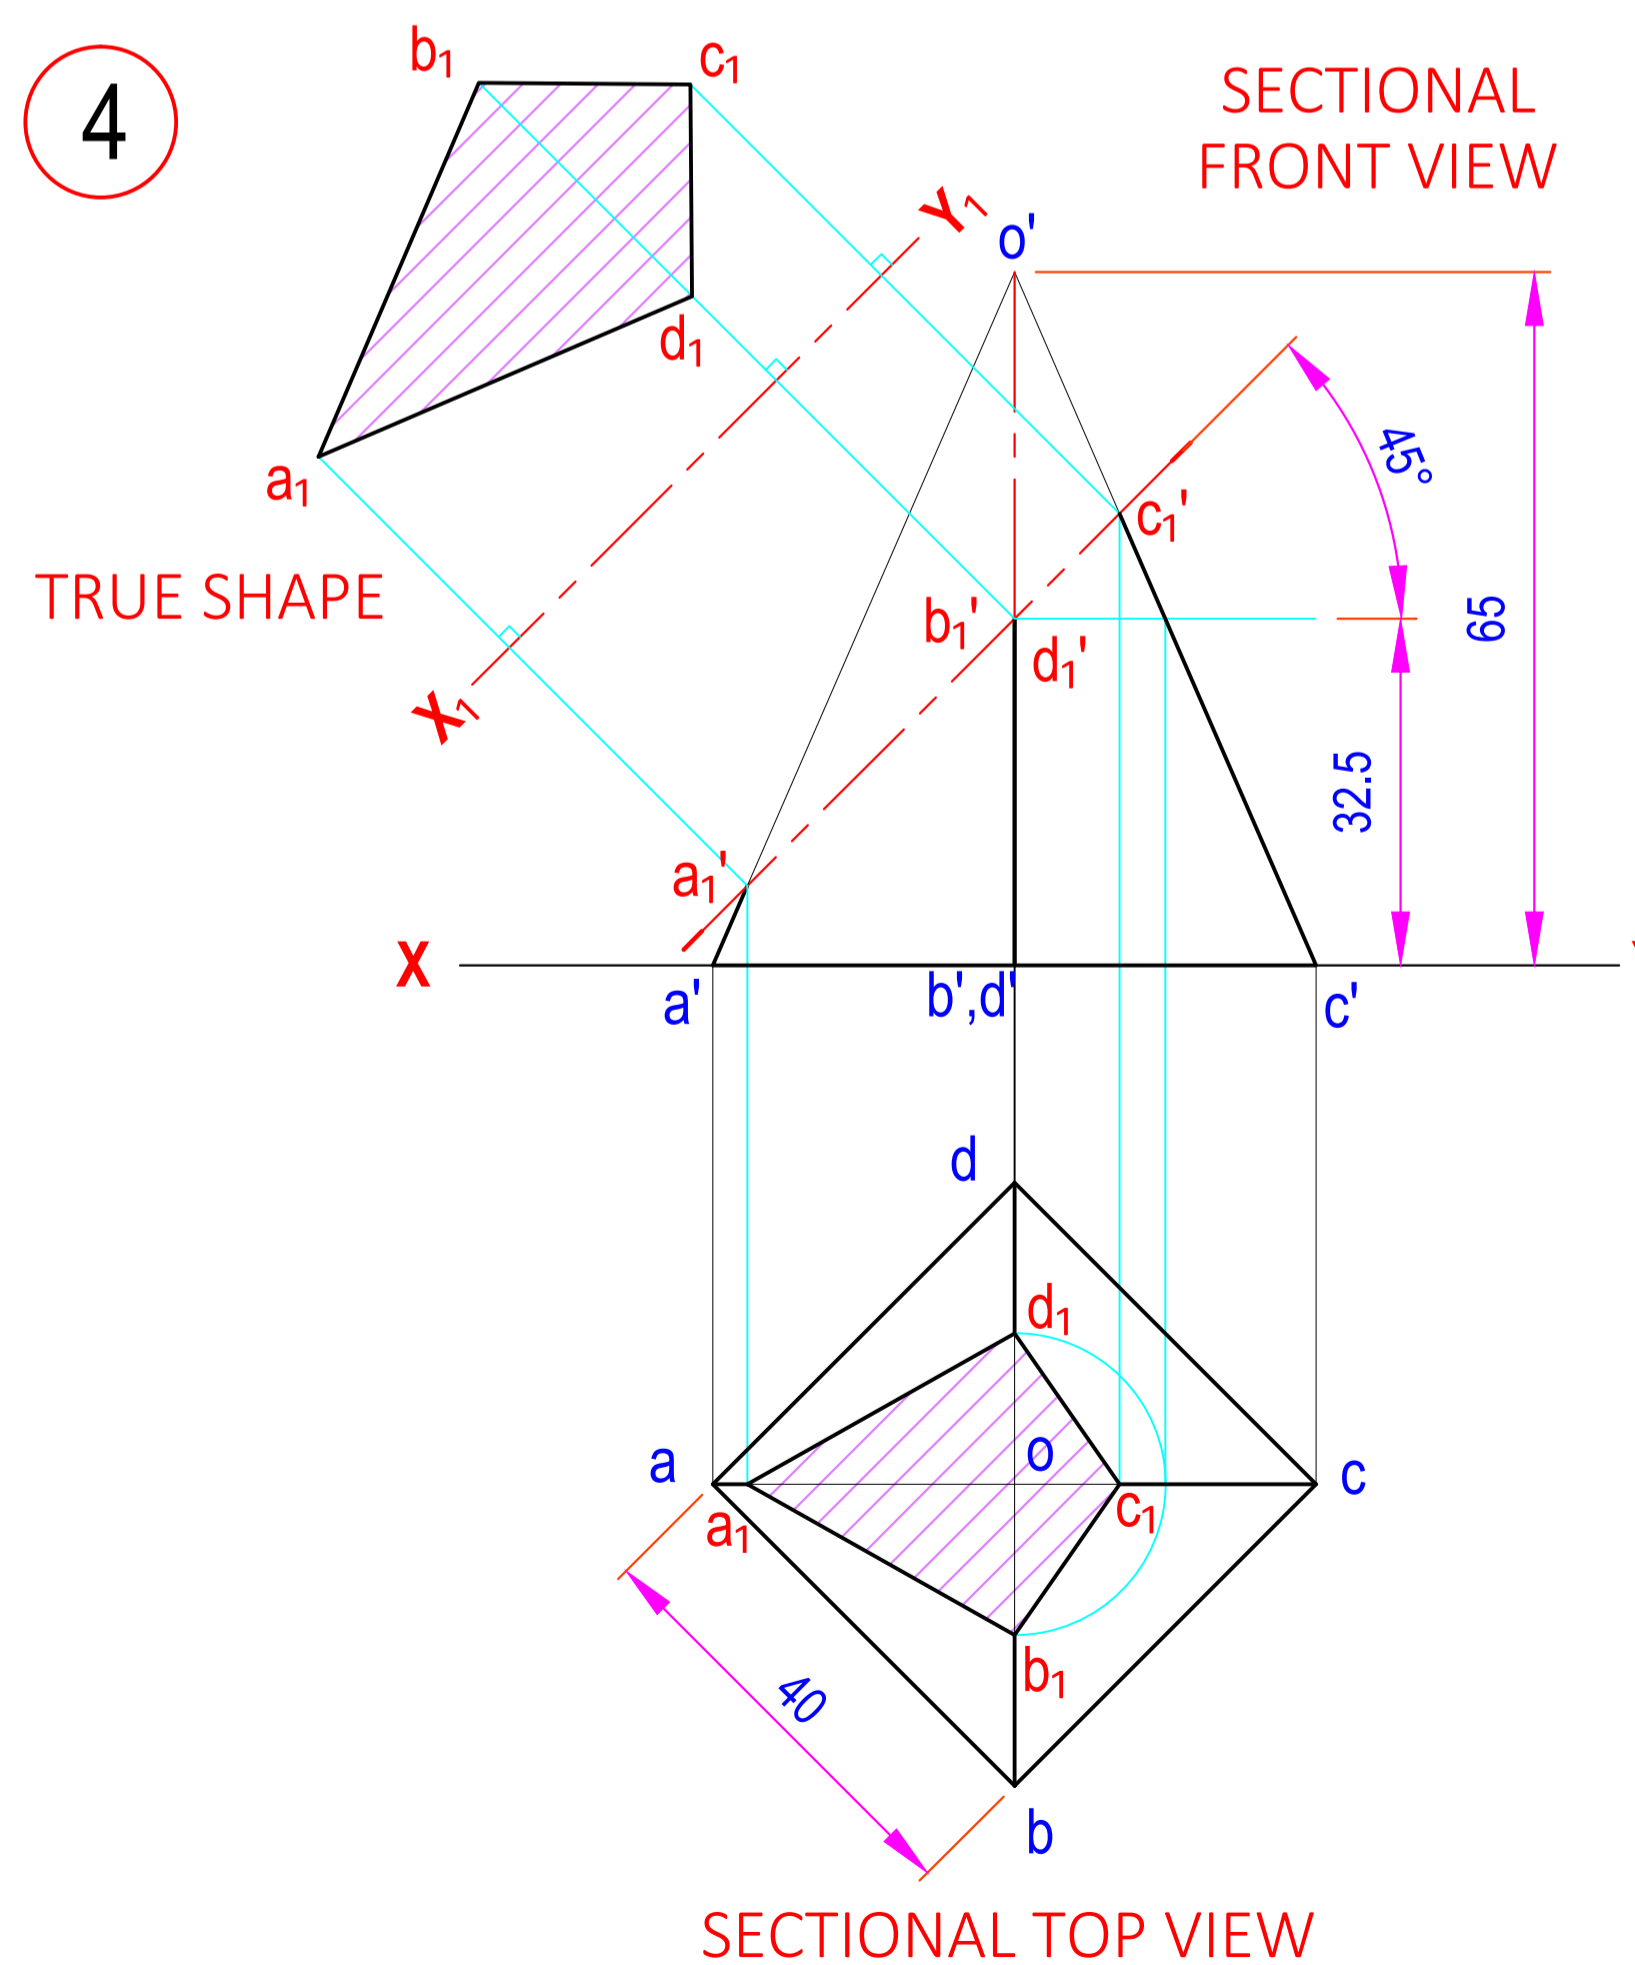

1

2

3

4

5

DATE	SIGN	INDUS INSTITUTE OF TECHNOLOGY & ENGINEERING, INDUS UNIVERSITY
STD.		
CKD.		
COMP.		
B.E. 1st SEM ME		
RACHNA DHOBI		PROJECTIONS OF SOLIDS
IU18411811154		
SCALE - 1:1		