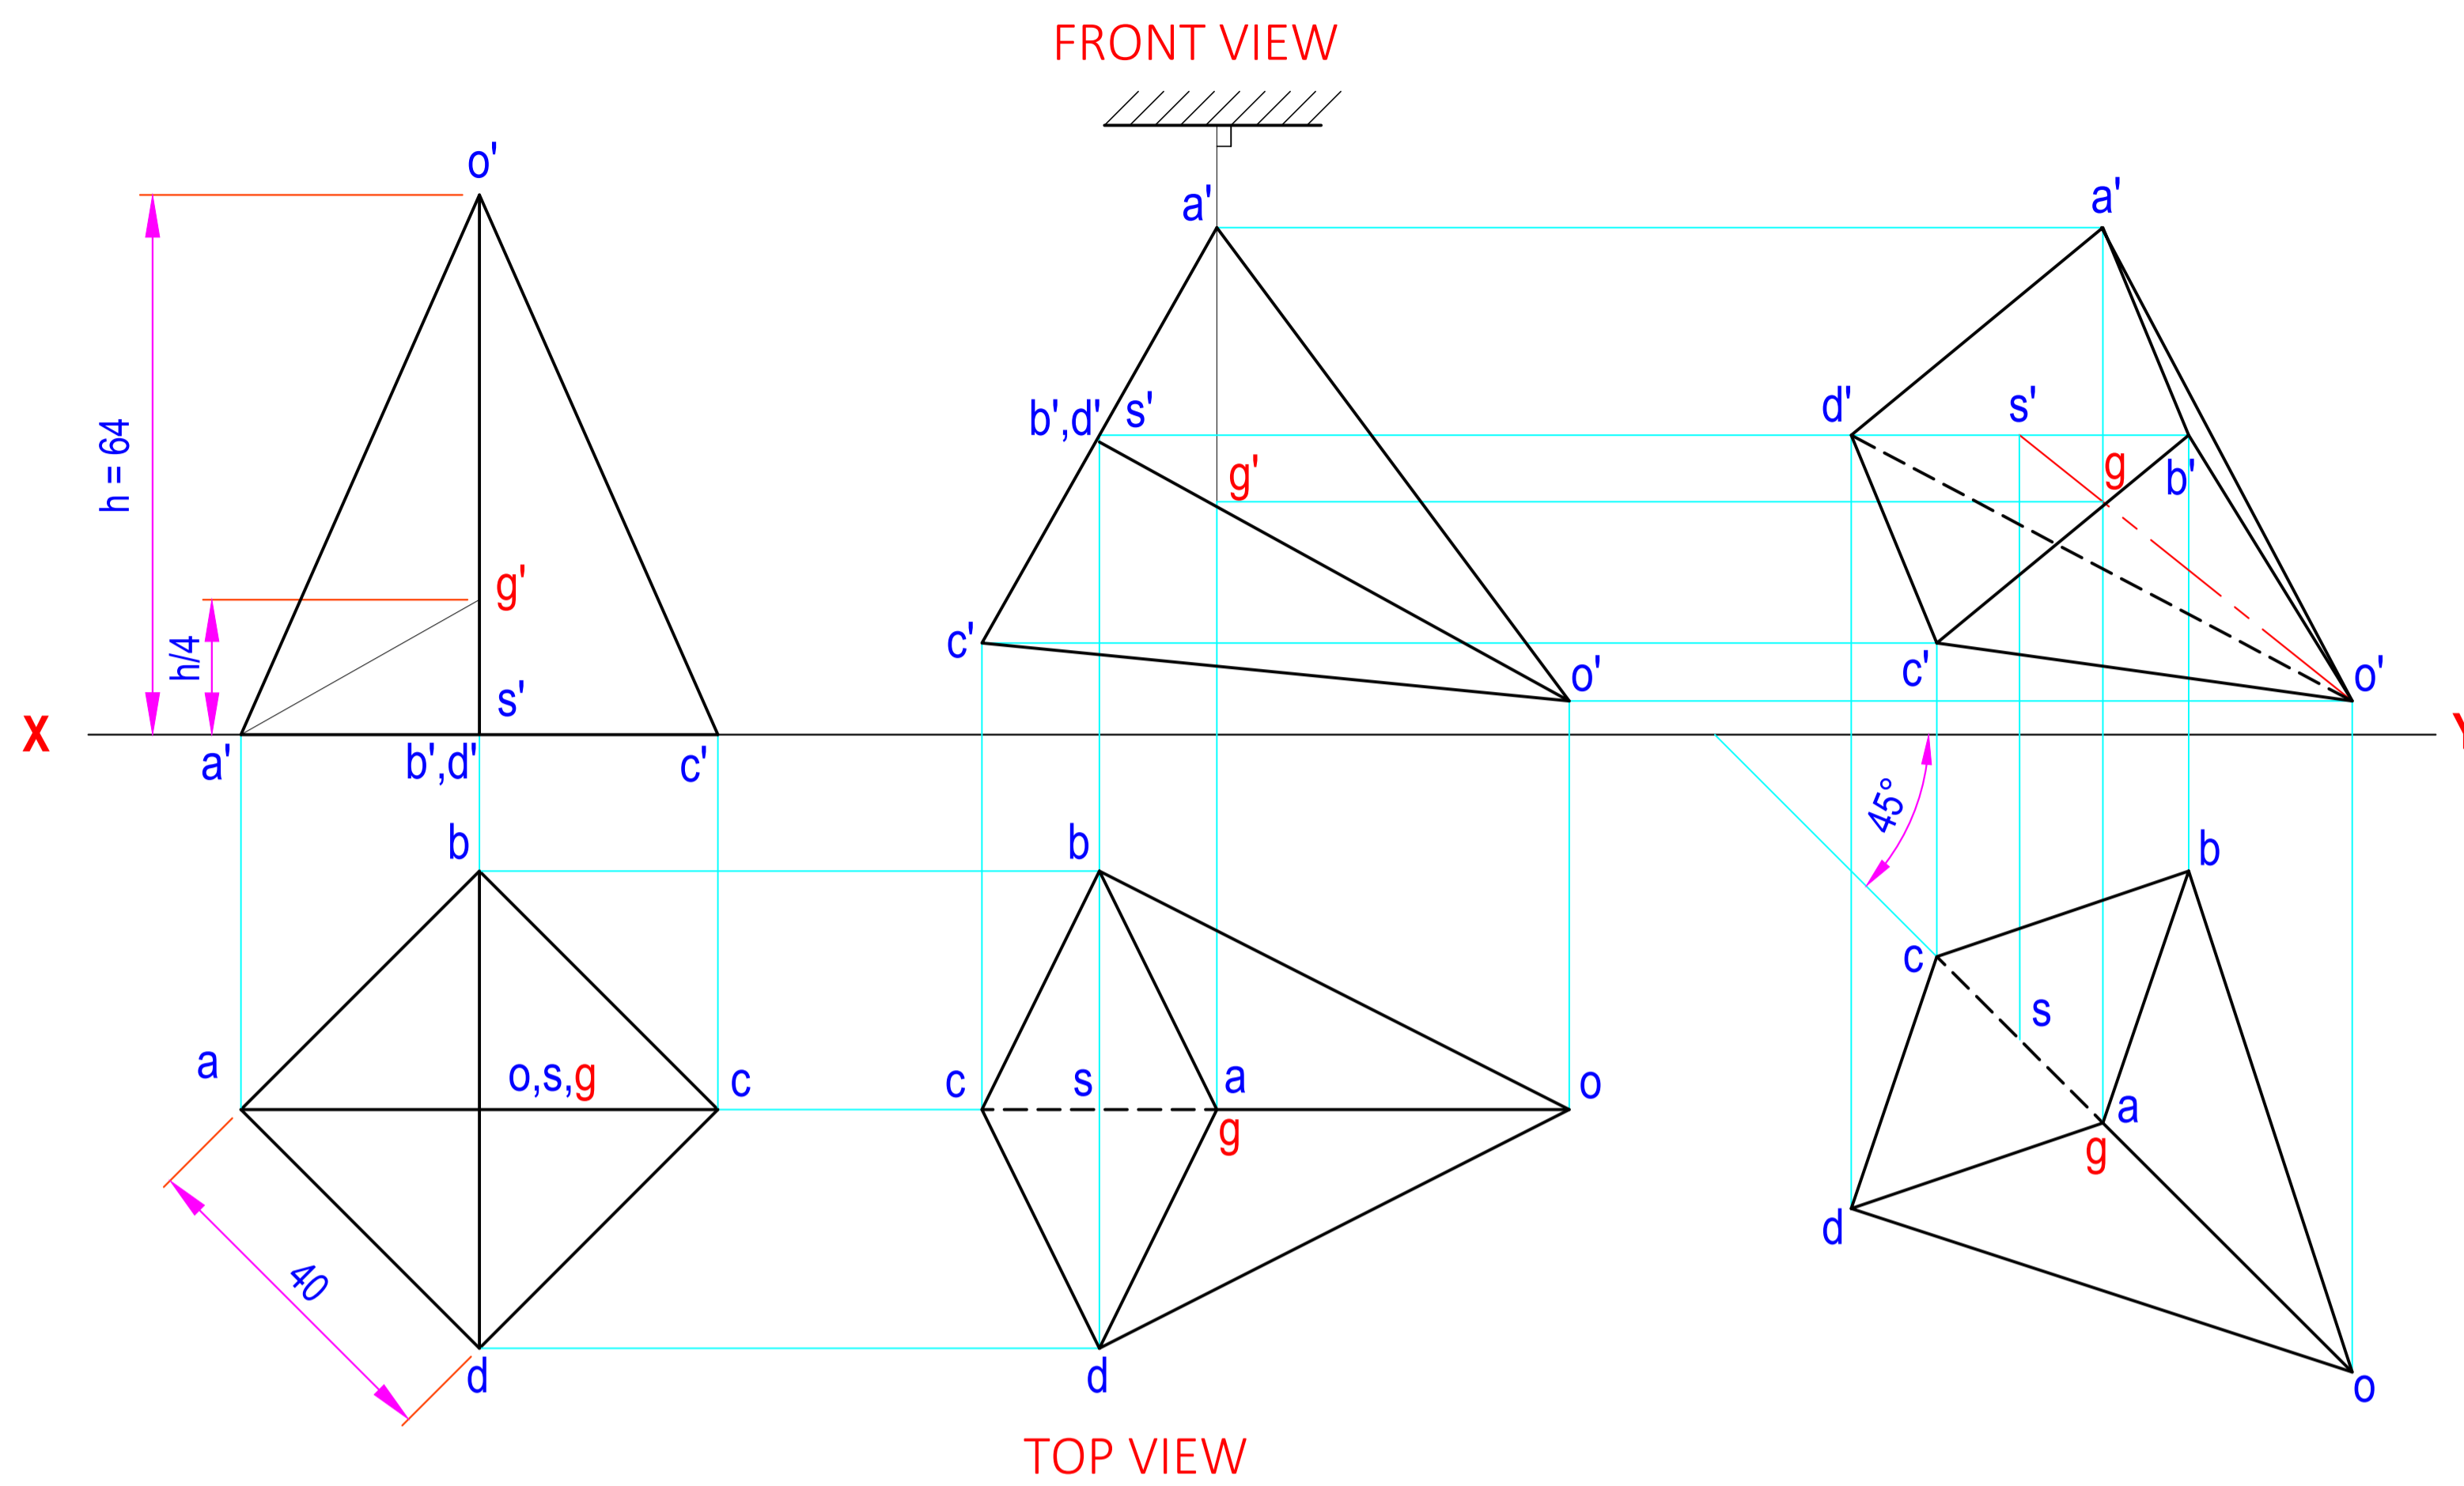

1

2

3

4

5

DATE	SIGN	INDUS INSTITUTE OF TECHNOLOGY & ENGINEERING, INDUS UNIVERSITY
STD.		
CKD.		
COMP.		
B.E. 1st SEM ME		
RACHNA DHOBI		PROJECTIONS OF SOLIDS
IU18411811154		
SCALE - 1:1		