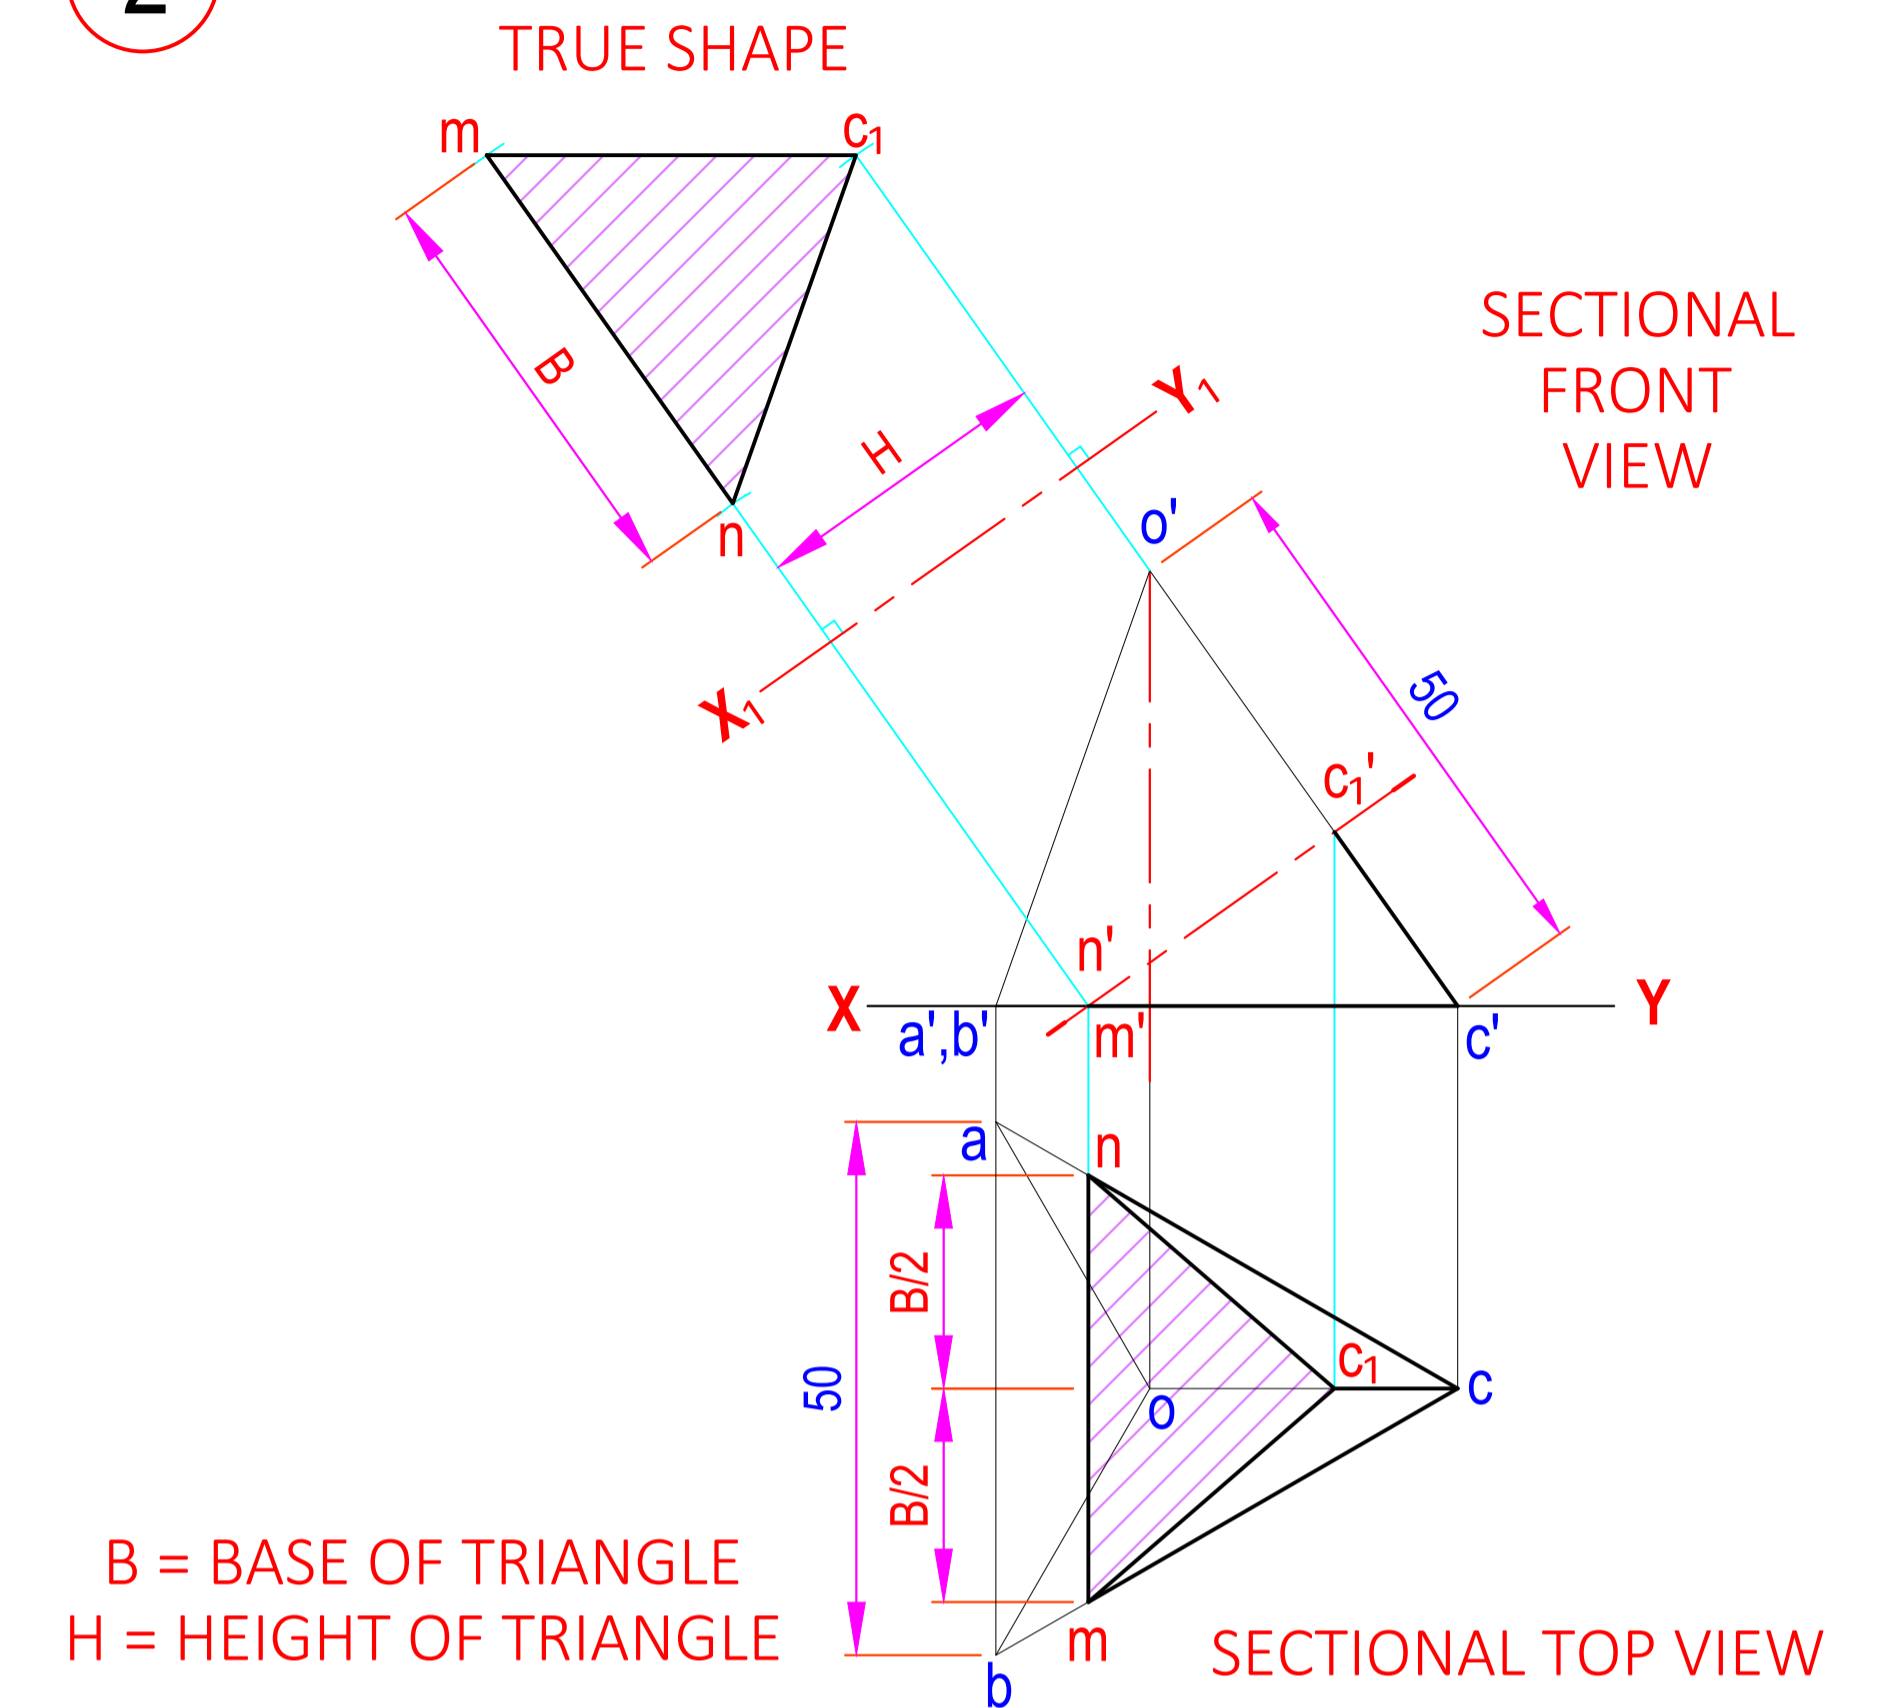

1

2

3

4

5

DATE	SIGN	INDUS INSTITUTE OF TECHNOLOGY & ENGINEERING, INDUS UNIVERSITY
STD.		
CKD.		
COMP.		
B.E. 1st SEM ME		
RACHNA DHOBI		PROJECTIONS OF SOLIDS
IU18411811154		
SCALE - 1:1		