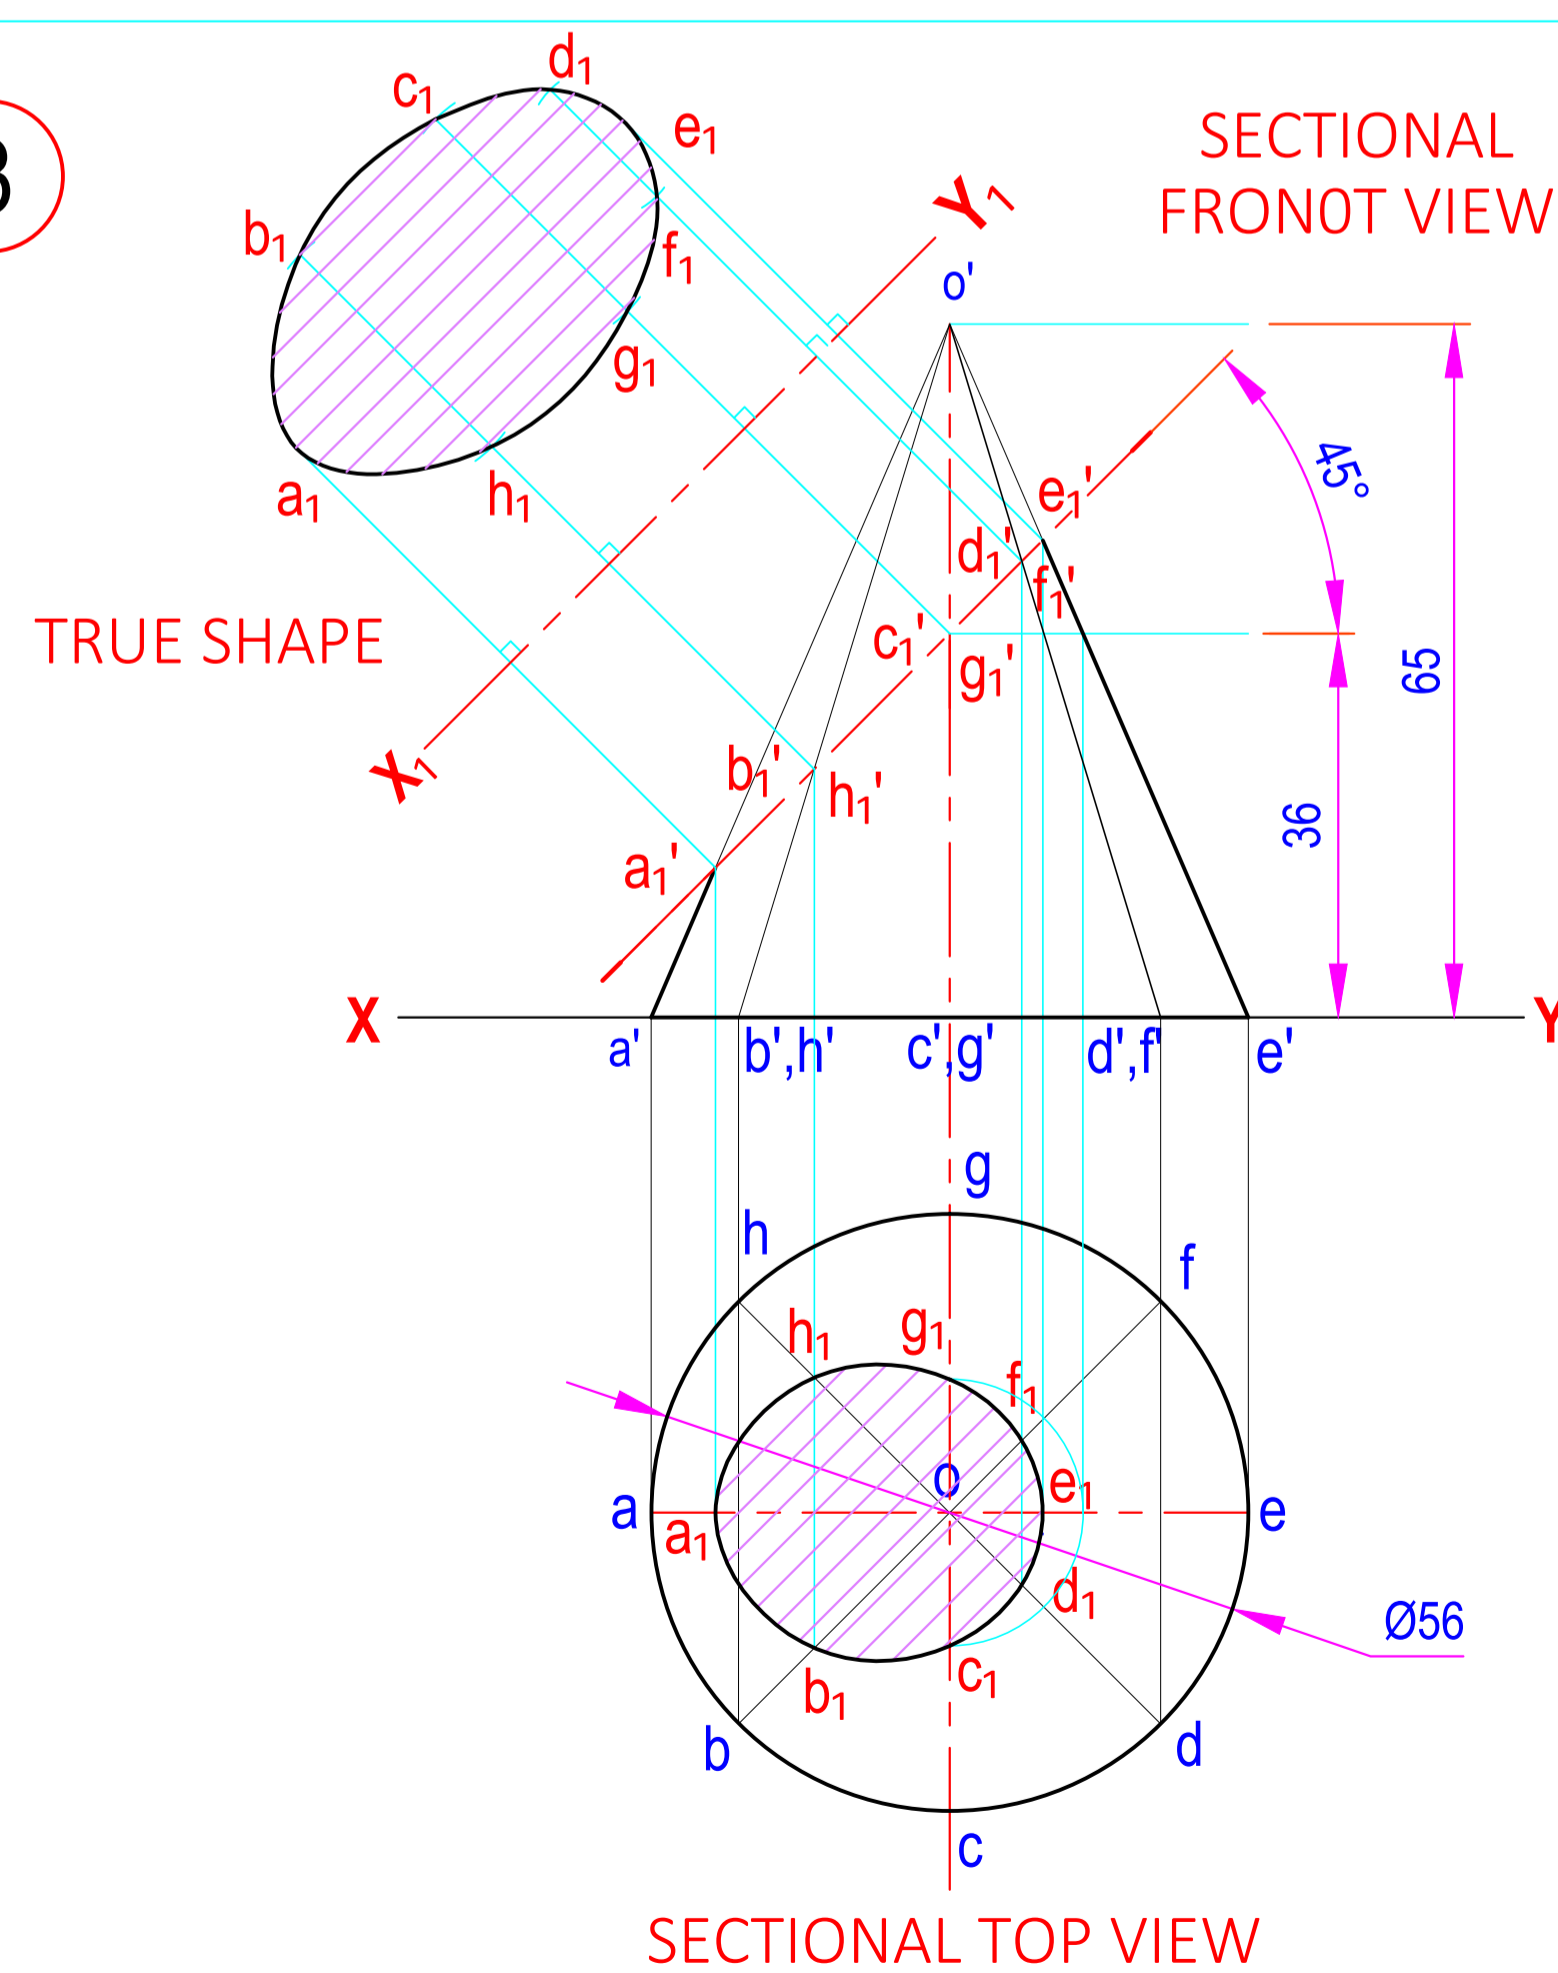

1

2

3

4

5

DATE	SIGN	INDUS INSTITUTE OF TECHNOLOGY & ENGINEERING, INDUS UNIVERSITY
STD.		
CKD.		
COMP.		
B.E. 1st SEM ME		
RACHNA DHOBI		PROJECTIONS OF SOLIDS
IU18411811154		
SCALE - 1:1		