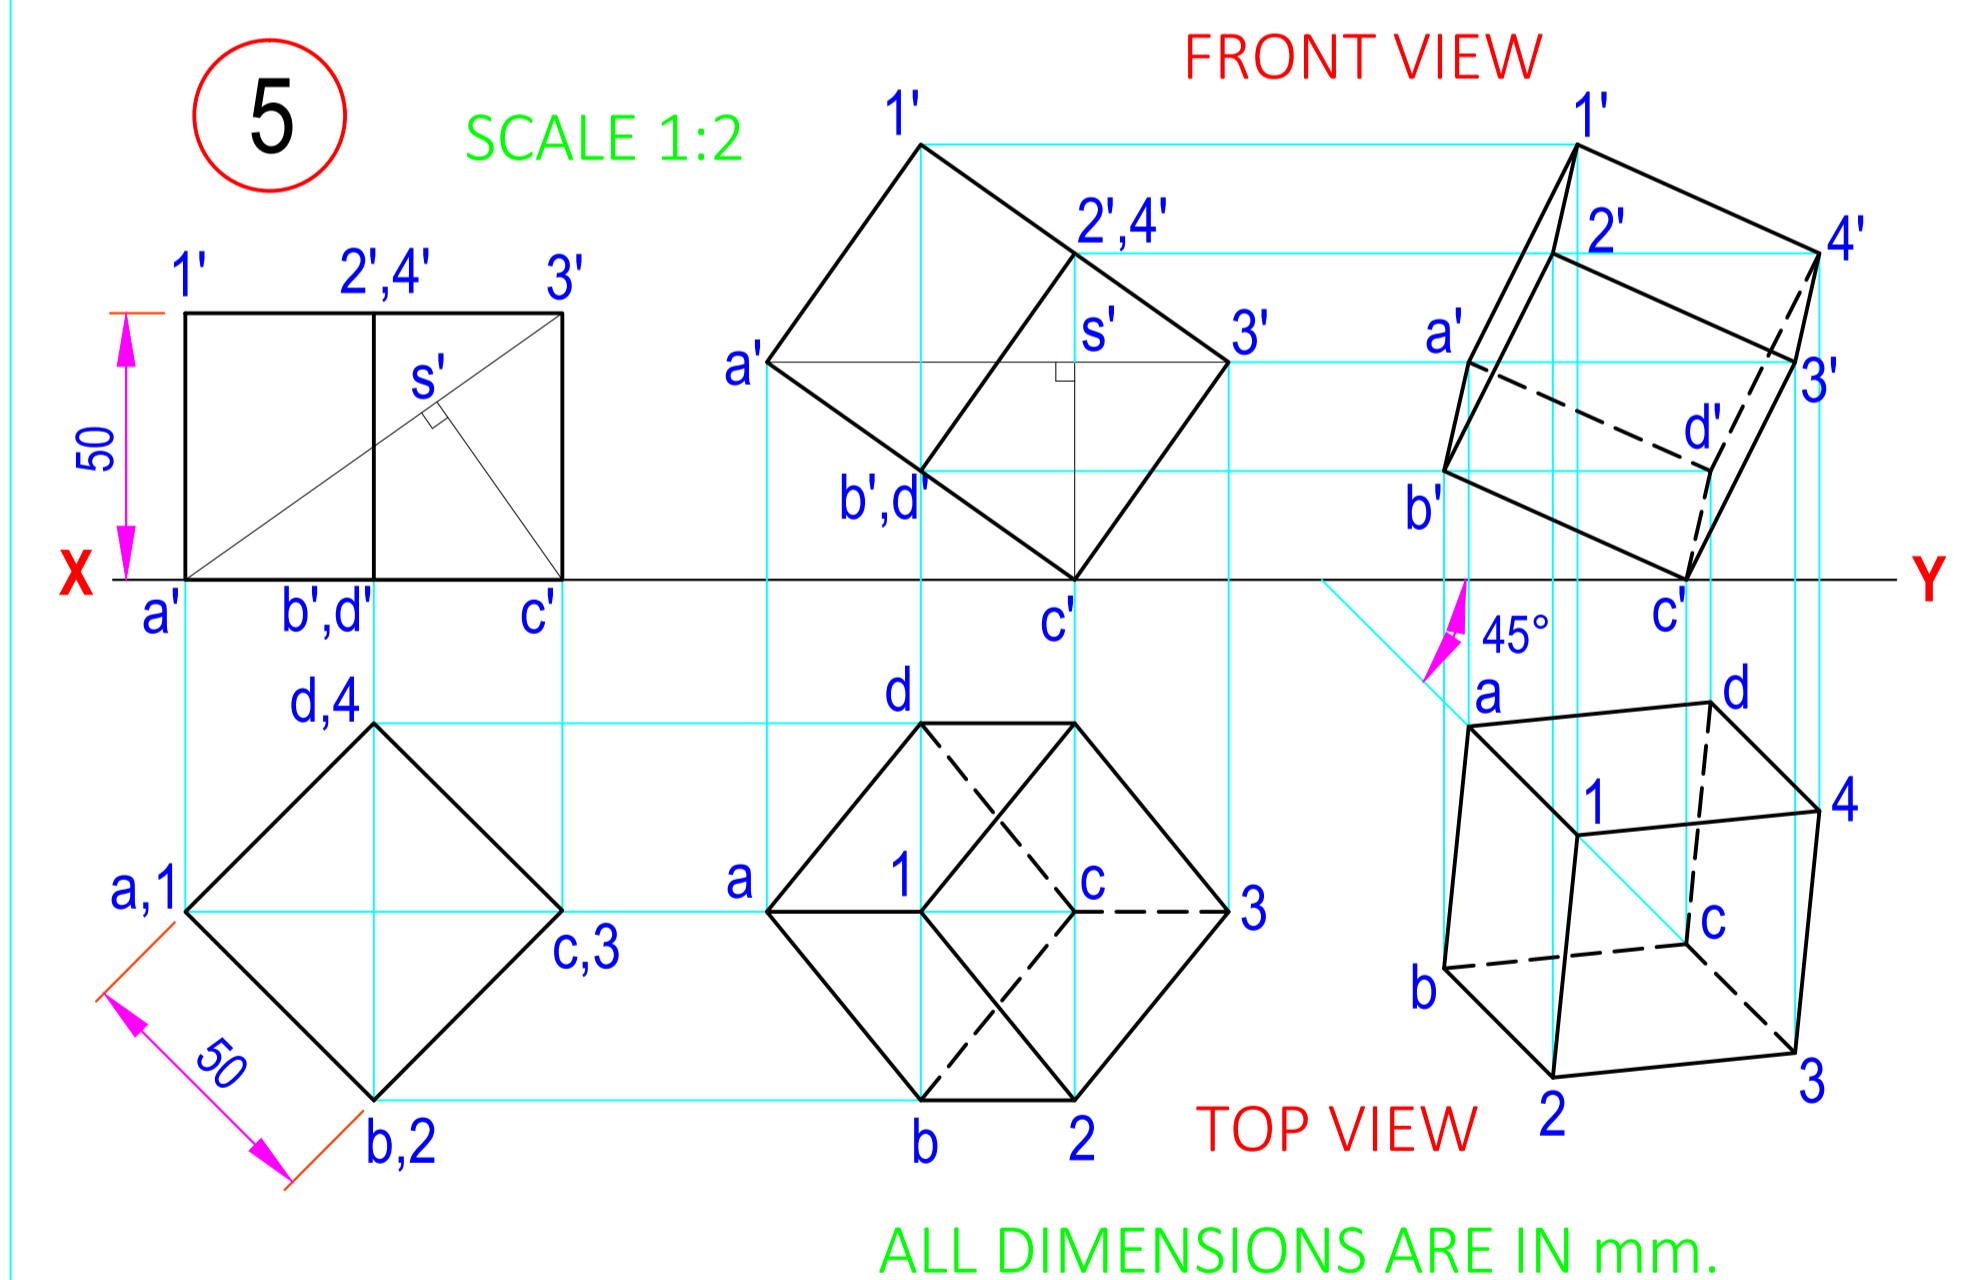

1

2

3

4

5

DATE	SIGN	INDUS INSTITUTE OF TECHNOLOGY & ENGINEERING, INDUS UNIVERSITY
STD.		
CKD.		
COMP.		
B.E. 1st SEM ME		
RACHNA DHOBI		PROJECTIONS OF SOLIDS
IU18411811154		
SCALE - 1:1		