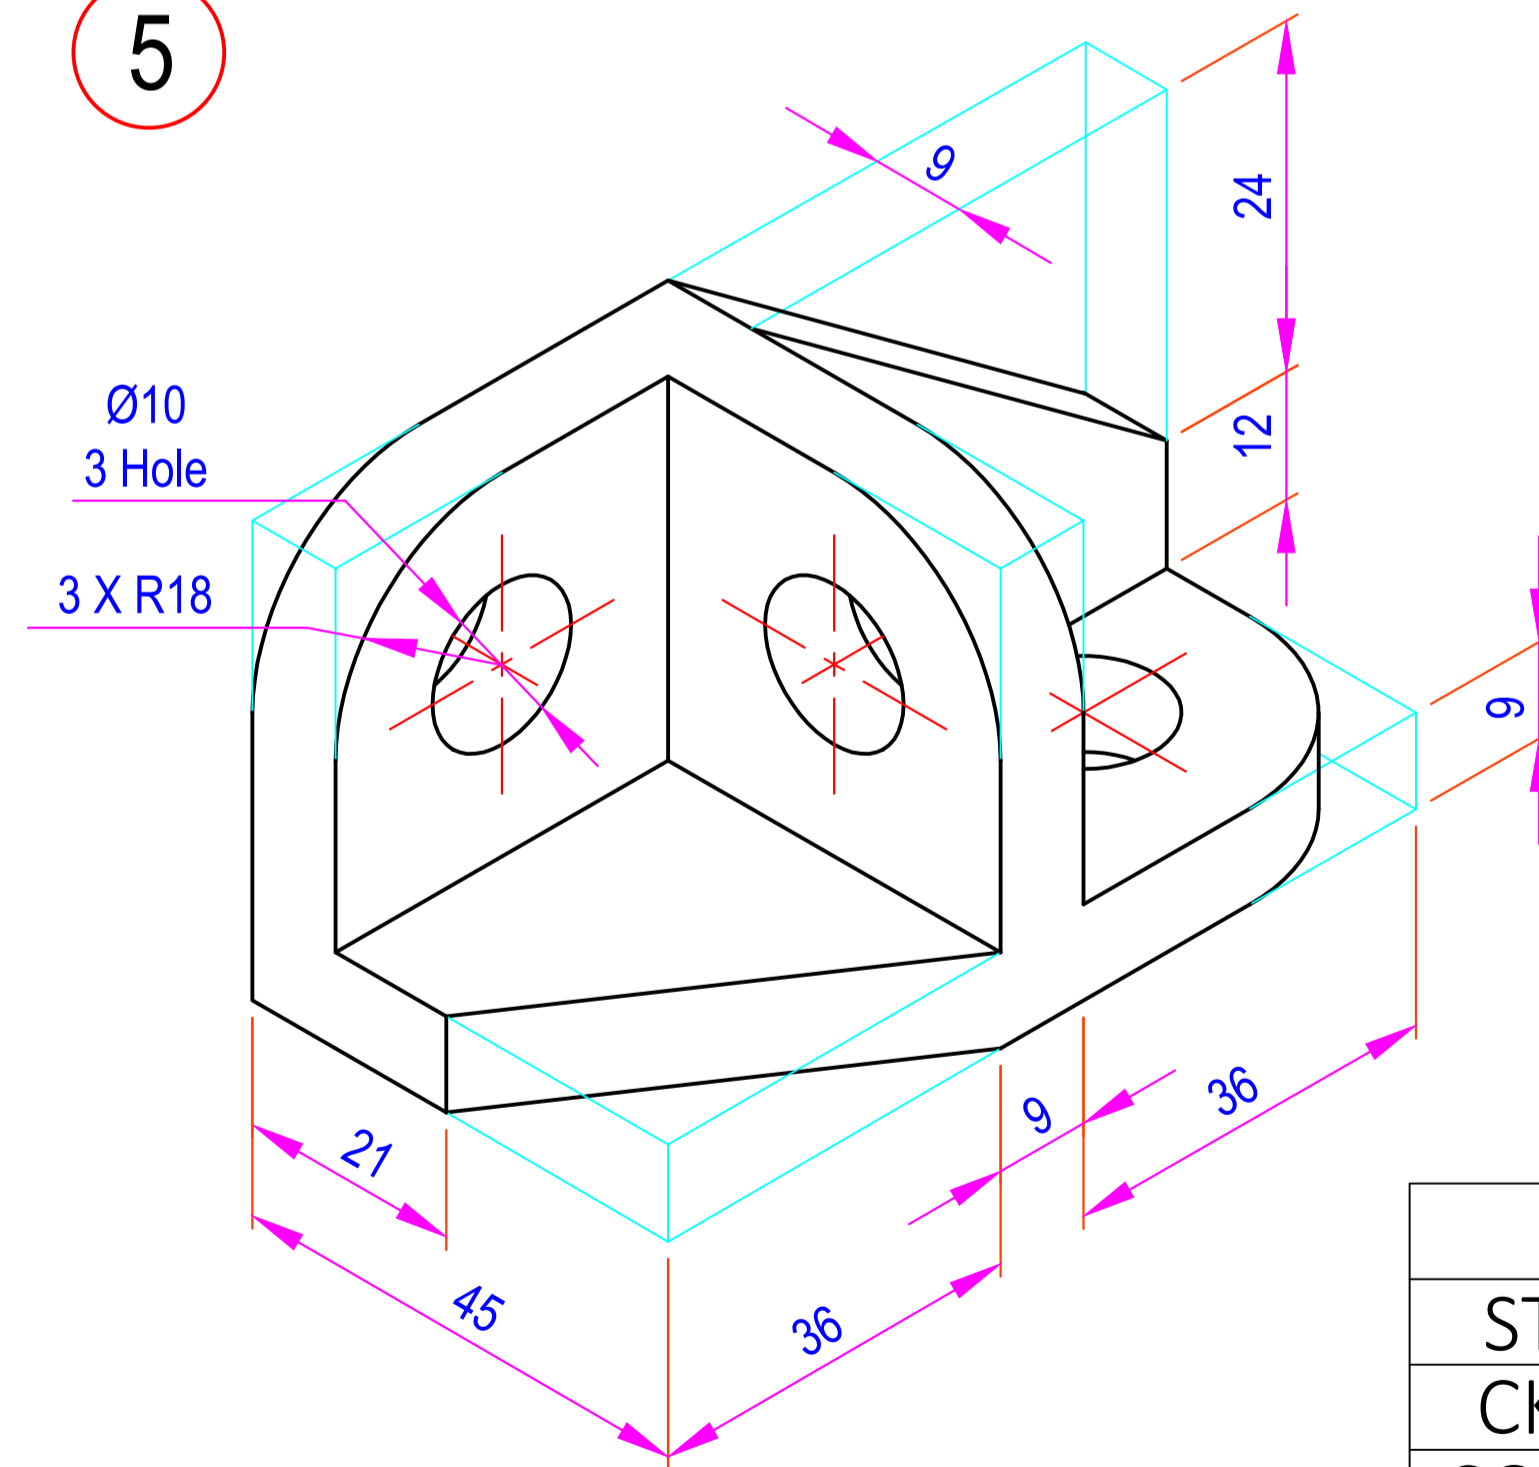

1

2

3

4

5

6

ALL DIMENSIONS ARE IN mm.

DATE	SIGN	INDUS INSTITUTE OF TECHNOLOGY &
STD.		ENGINEERING, INDUS UNIVERISTY
CKD.		ISOMETRIC
COMP.		PROJECTIONS
		
SCALE - 1:1		DRG NO. 8