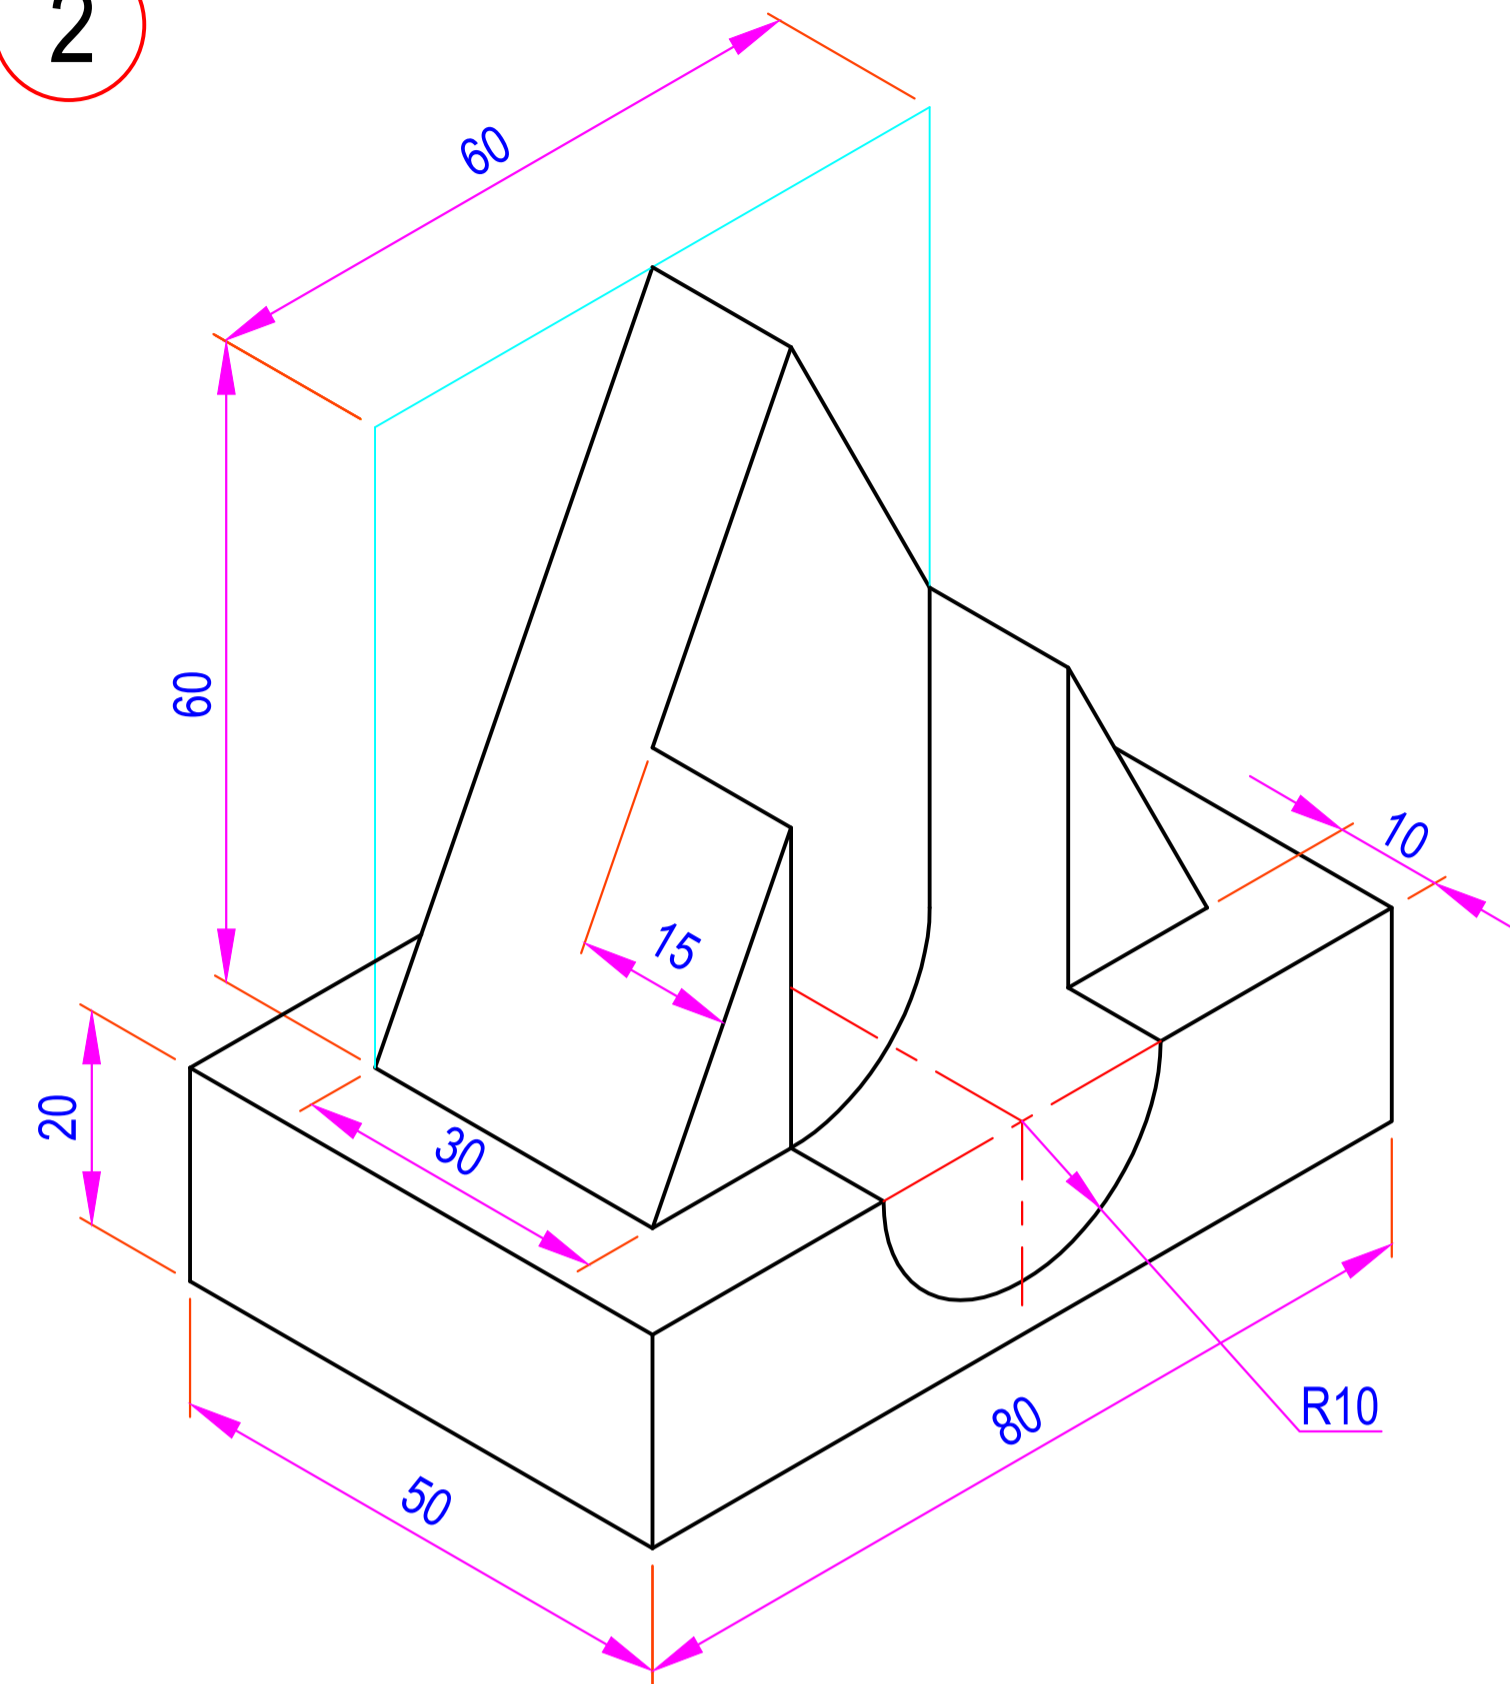

1

2

3

4

5

6

ALL DIMENSIONS ARE IN mm.

DATE	SIGN	INDUS INSTITUTE OF TECHNOLOGY &
STD.		ENGINEERING, INDUS UNIVERISTY
CKD.		ISOMETRIC
COMP.		PROJECTIONS
		
SCALE - 1:1		DRG NO. 8