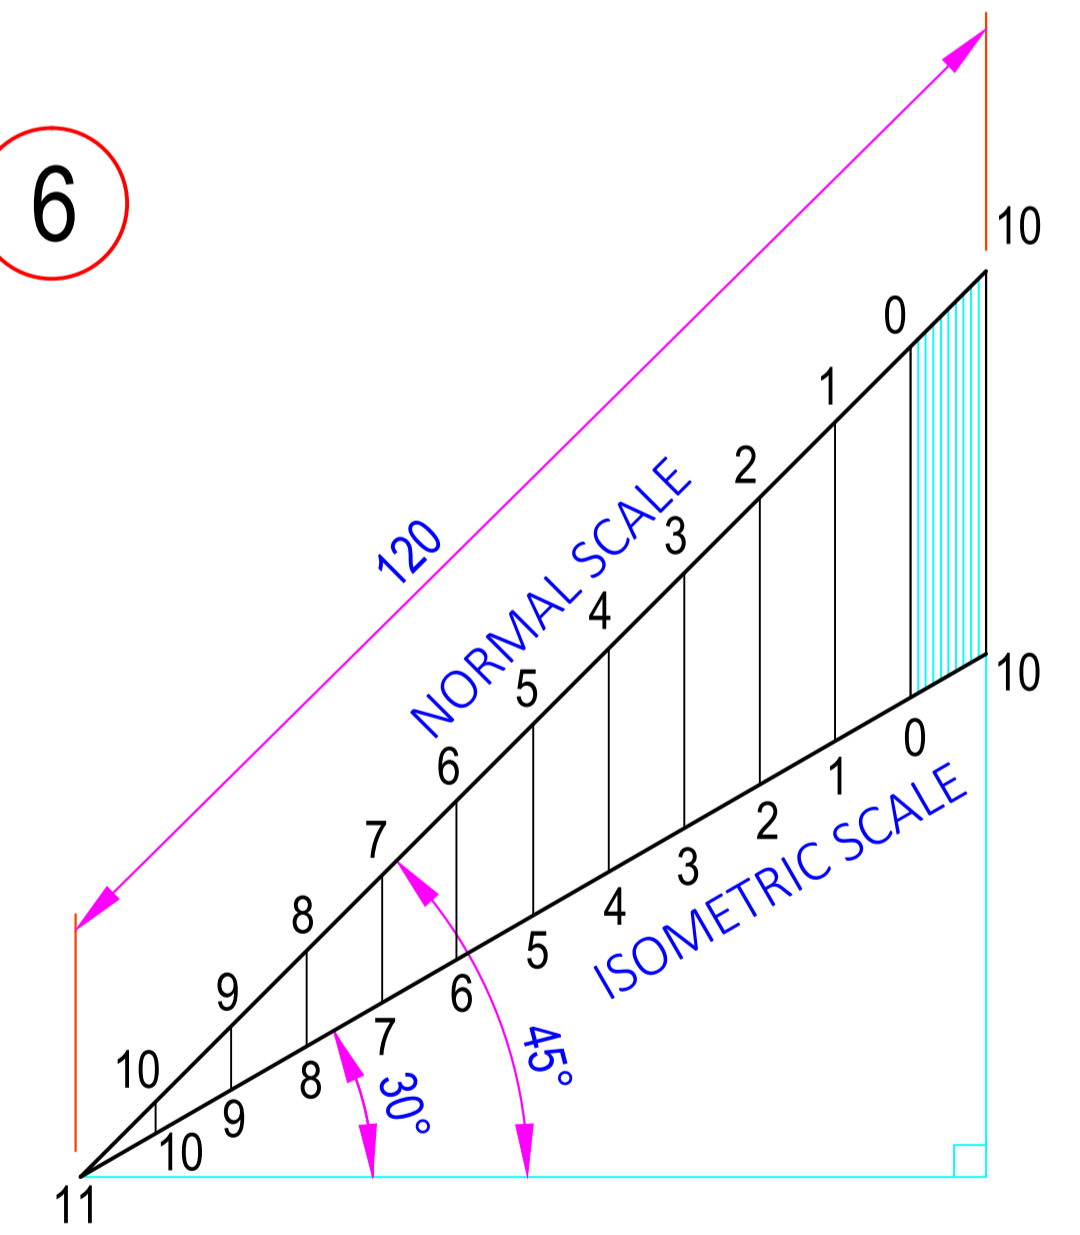

1

2

3

4

5

6

ALL DIMENSIONS ARE IN mm.

DATE	SIGN	INDUS INSTITUTE OF TECHNOLOGY &
STD.		ENGINEERING, INDUS UNIVERISTY
CKD.		ISOMETRIC
COMP.		PROJECTIONS
		
SCALE - 1:1		DRG NO. 8