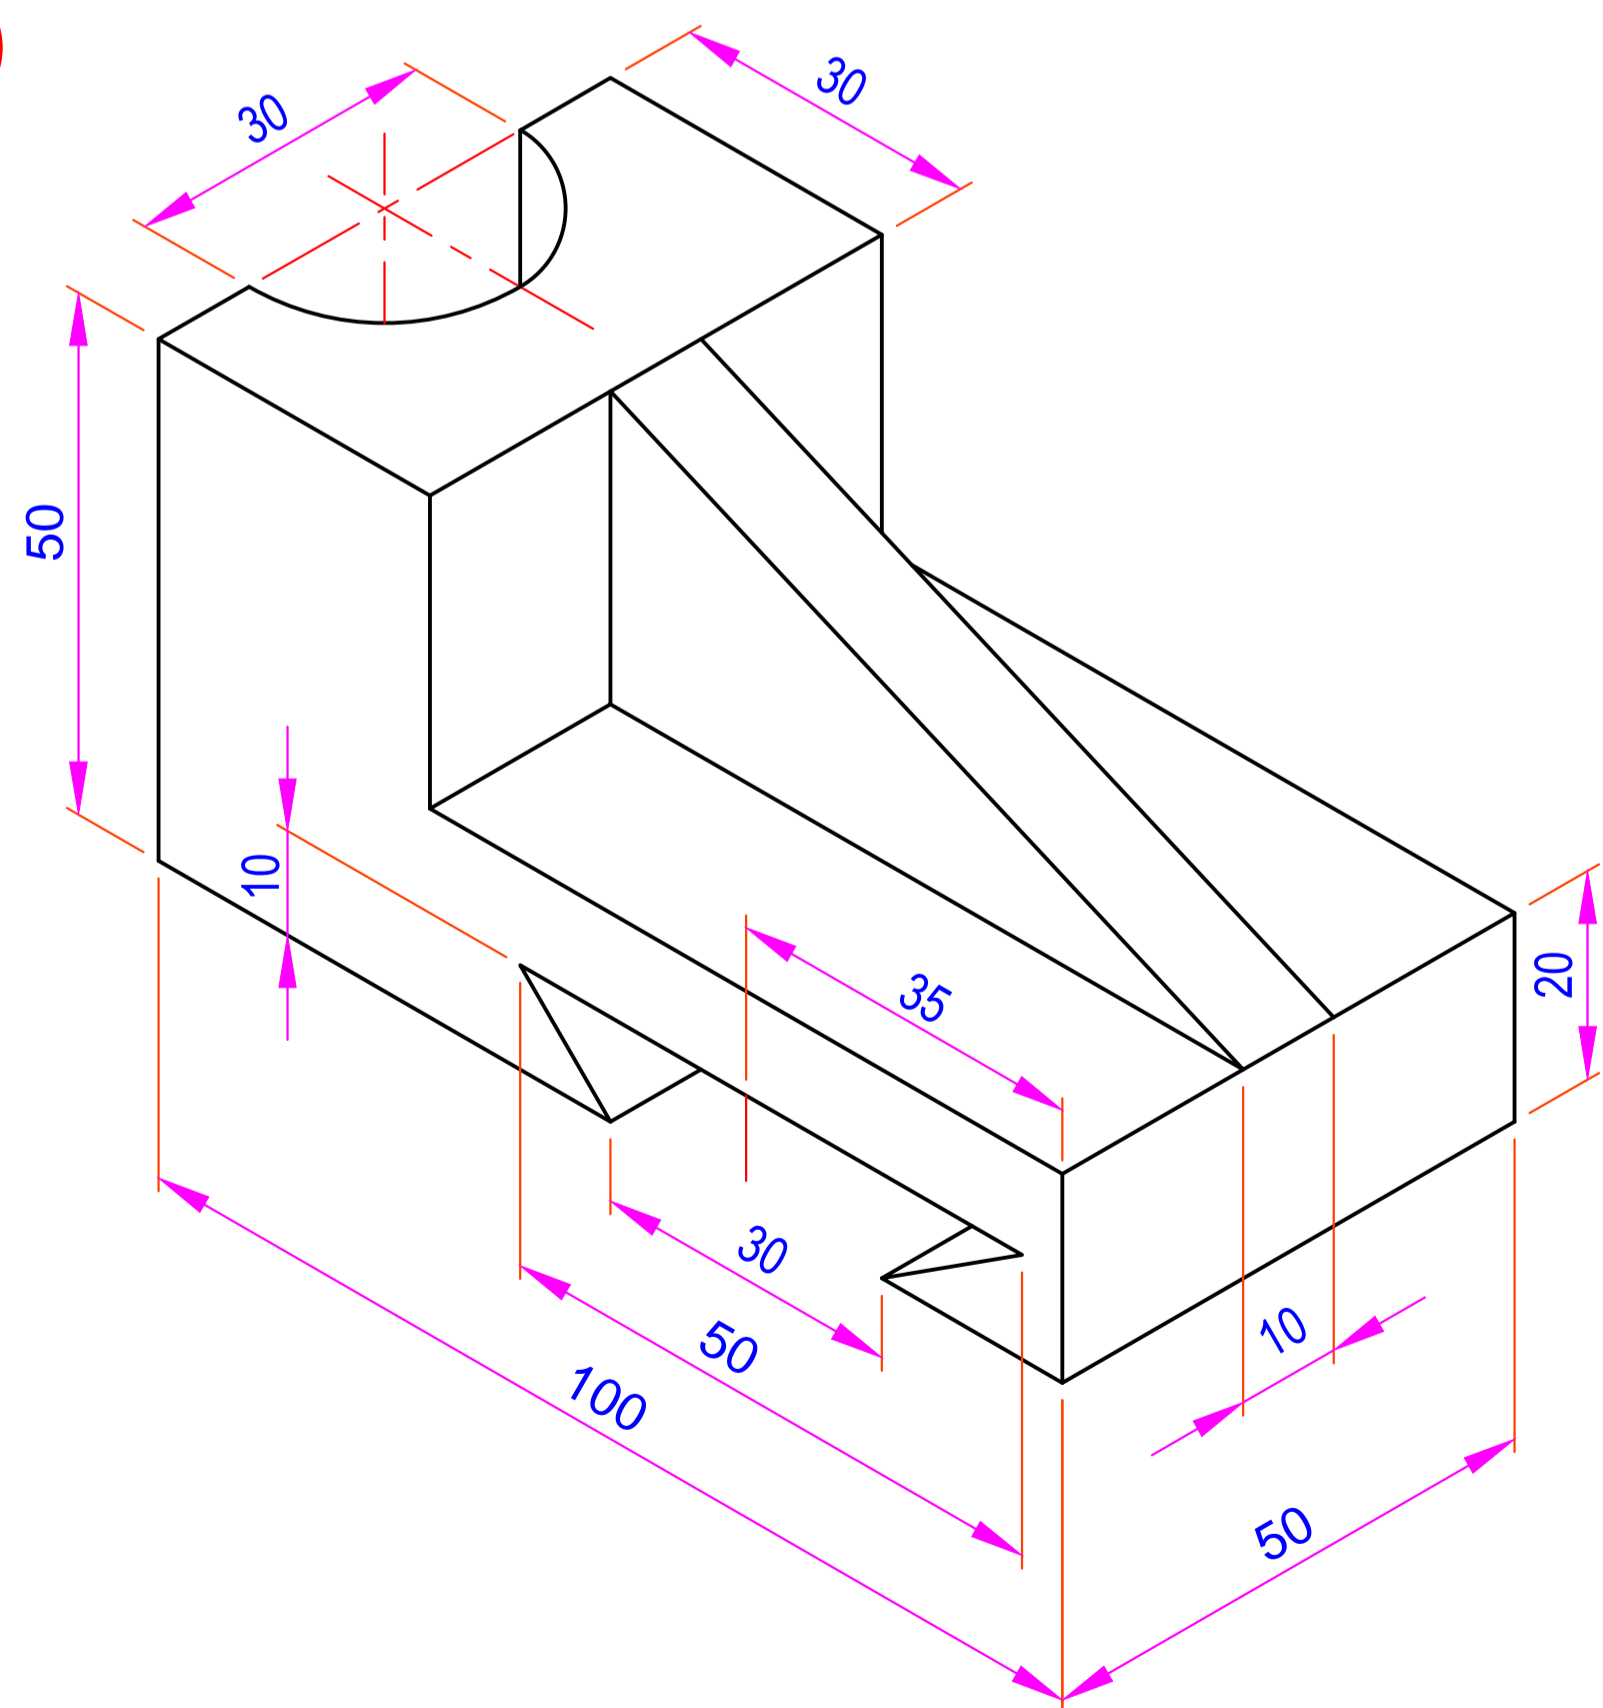

1

2

3

4

5

6

ALL DIMENSIONS ARE IN mm.

DATE	SIGN	INDUS INSTITUTE OF TECHNOLOGY &
STD.		ENGINEERING, INDUS UNIVERISTY
CKD.		ISOMETRIC
COMP.		PROJECTIONS
		
SCALE - 1:1		DRG NO. 8