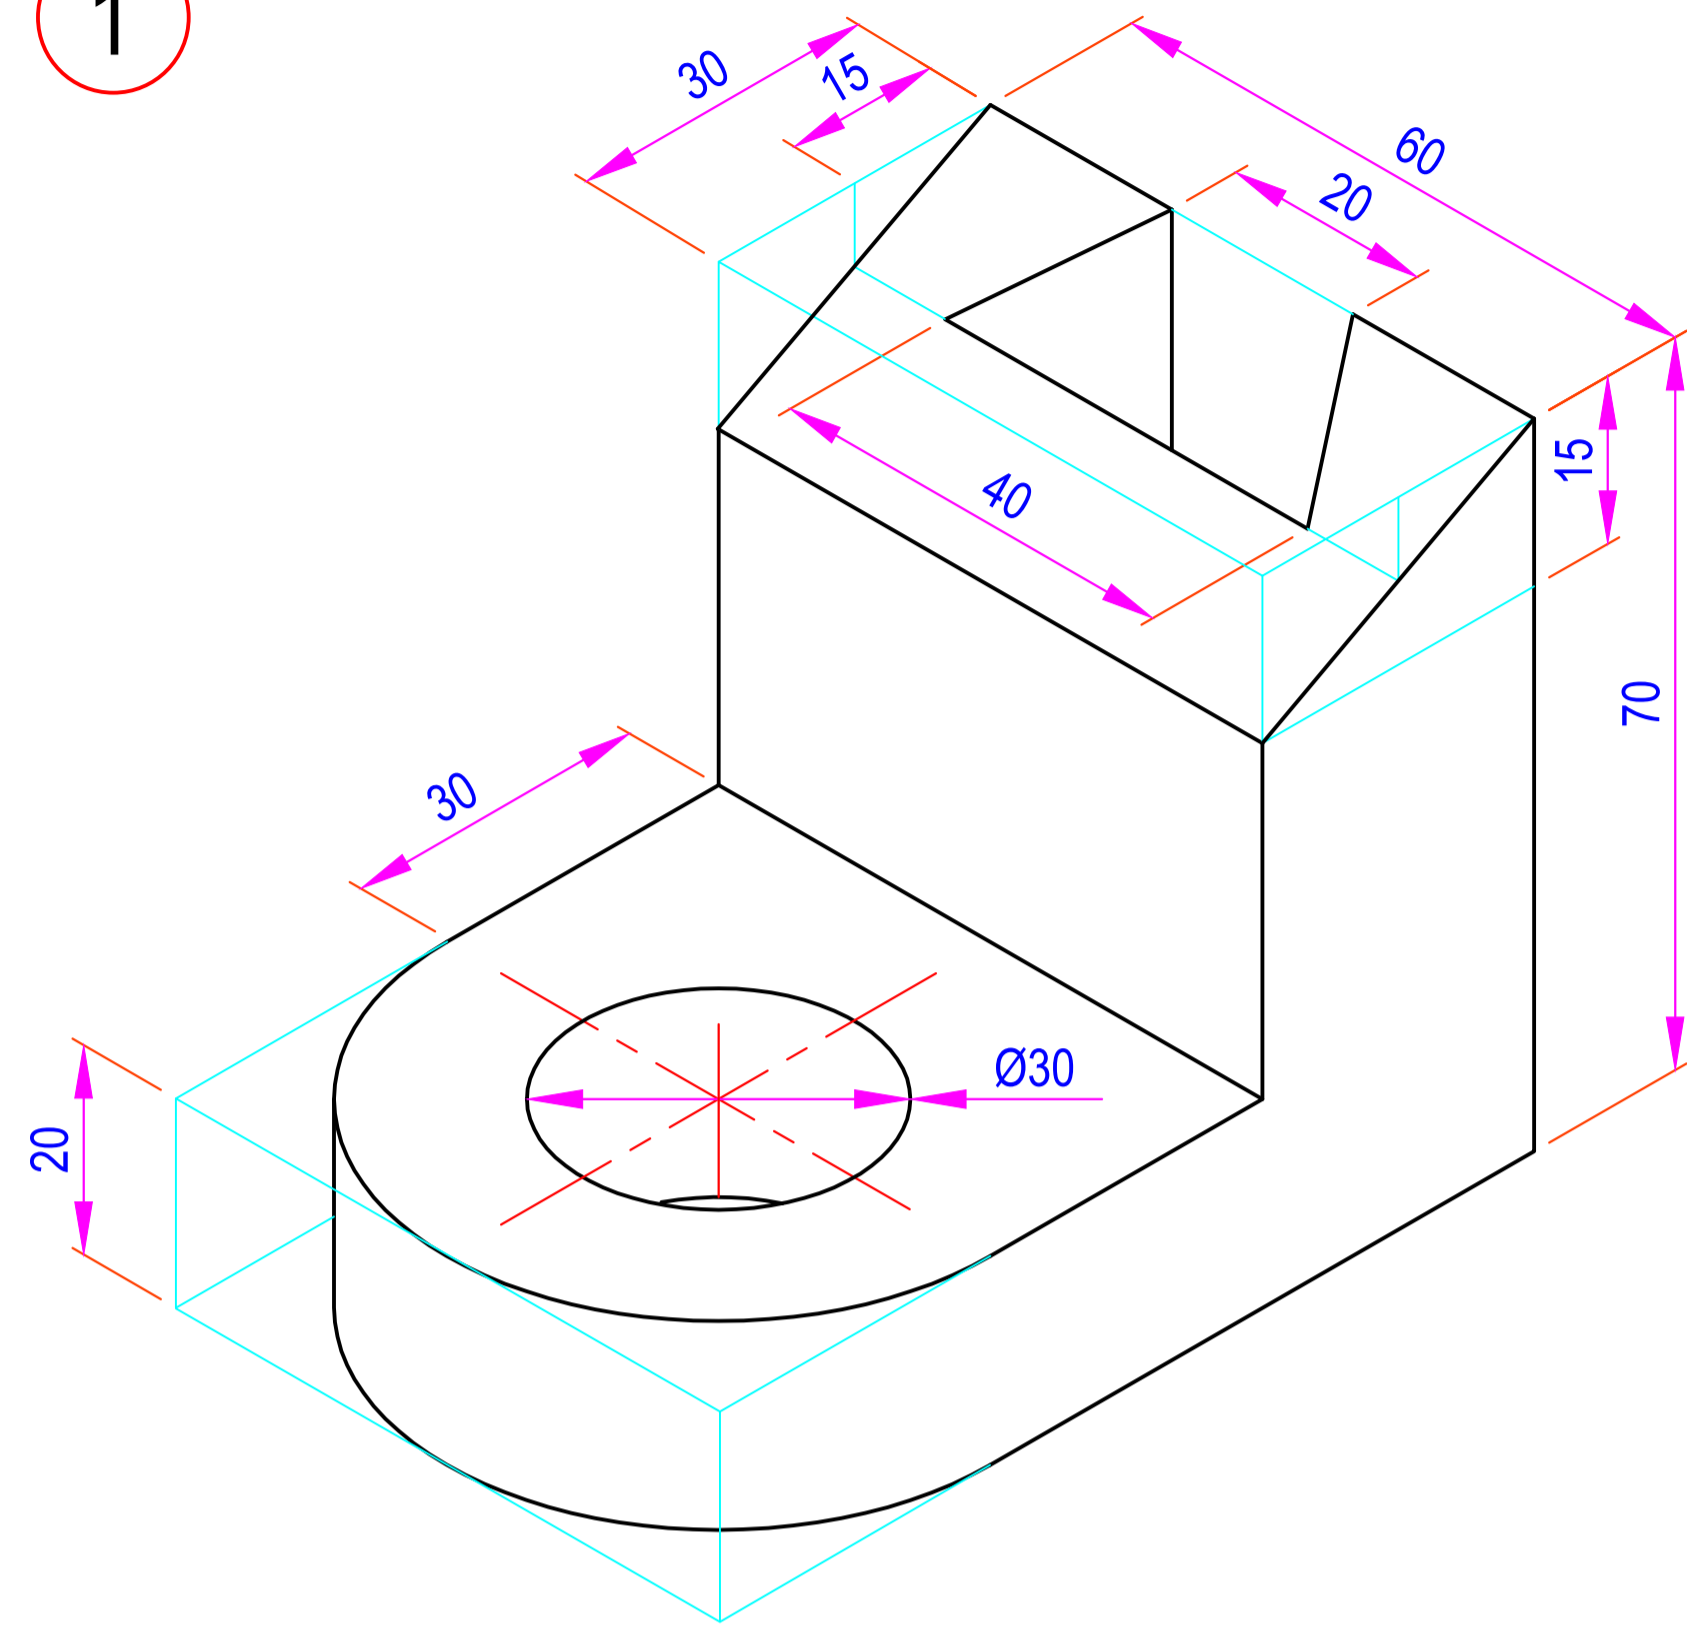

1

2

3

4

5

6

ALL DIMENSIONS ARE IN mm.

DATE	SIGN	INDUS INSTITUTE OF TECHNOLOGY &
STD.		ENGINEERING, INDUS UNIVERISTY
CKD.		ISOMETRIC
COMP.		PROJECTIONS
		
SCALE - 1:1		DRG NO. 8