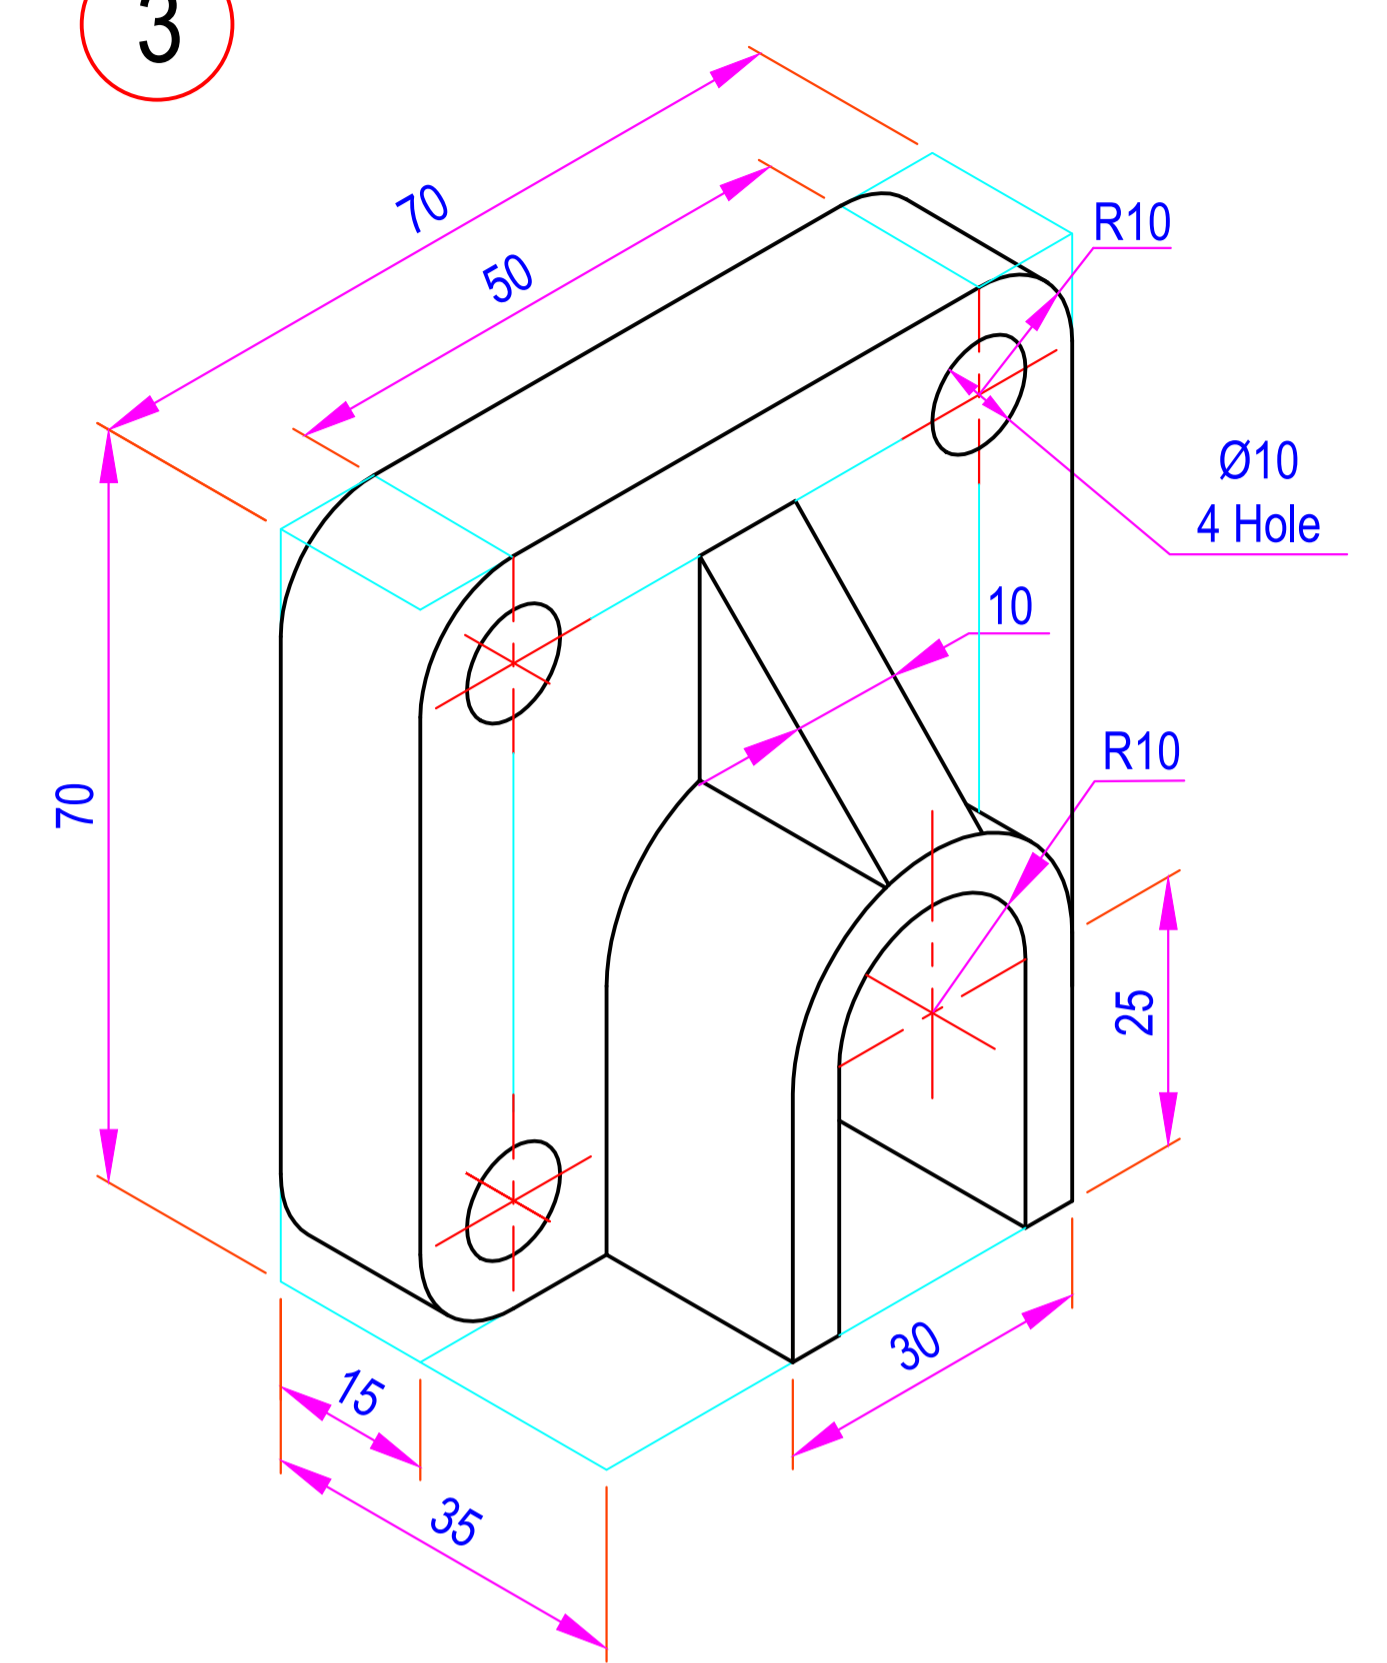

1

2

3

4

5

6

ALL DIMENSIONS ARE IN mm.

DATE	SIGN	INDUS INSTITUTE OF TECHNOLOGY &
STD.		ENGINEERING, INDUS UNIVERISTY
CKD.		ISOMETRIC
COMP.		PROJECTIONS
		
SCALE - 1:1		DRG NO. 8