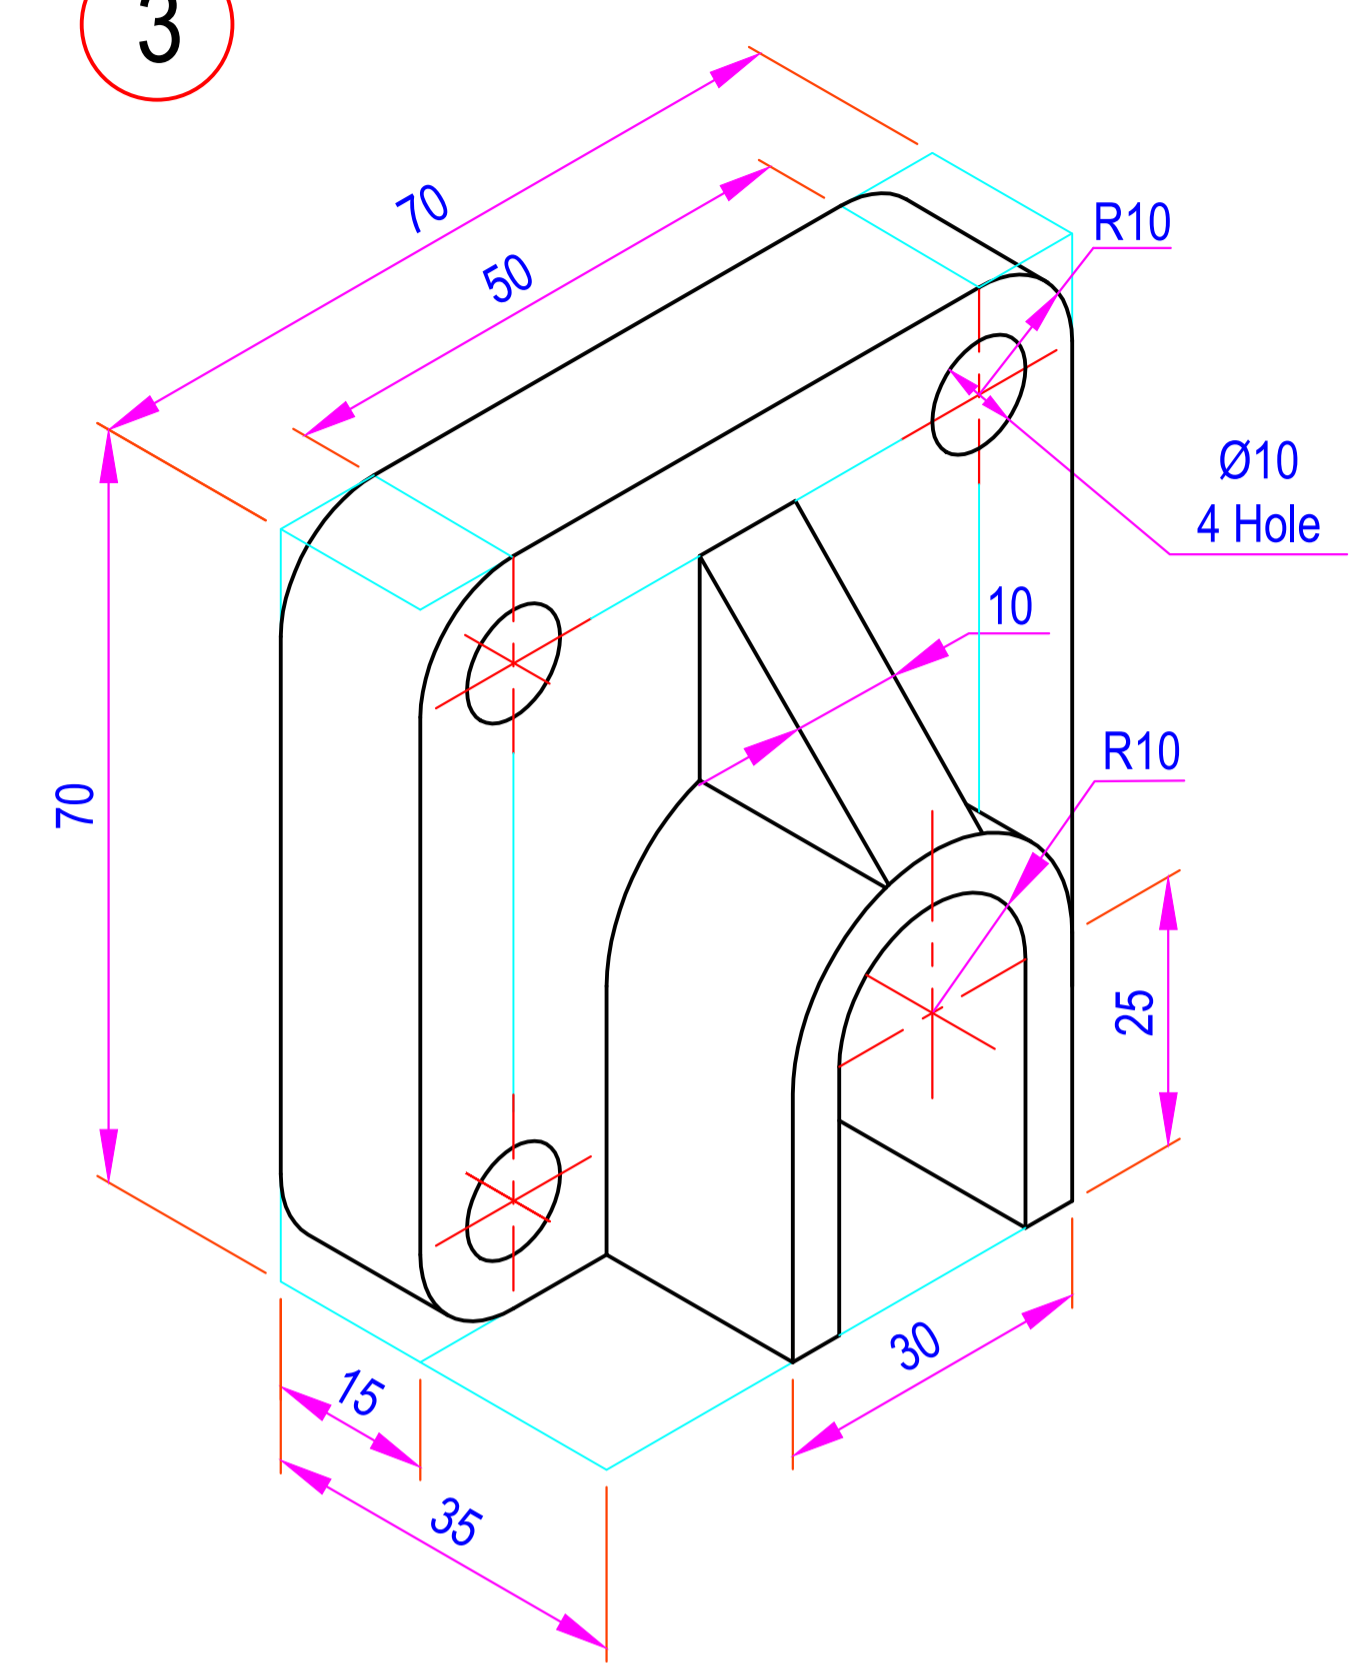

1

2

3

4

5

6

ALL DIMENSIONS ARE IN mm.

DATE	SIGN	INDUS INSTITUTE OF TECHNOLOGY & ENGINEERING, INDUS UNIVERISTY ISOMETRIC PROJECTIONS
STD.		
CKD.		
COMP.		
B.E. 1st SEM ME		
ABHAY SHAH		
IU1841110045		
SCALE - 1:1		
		DRG NO. 8