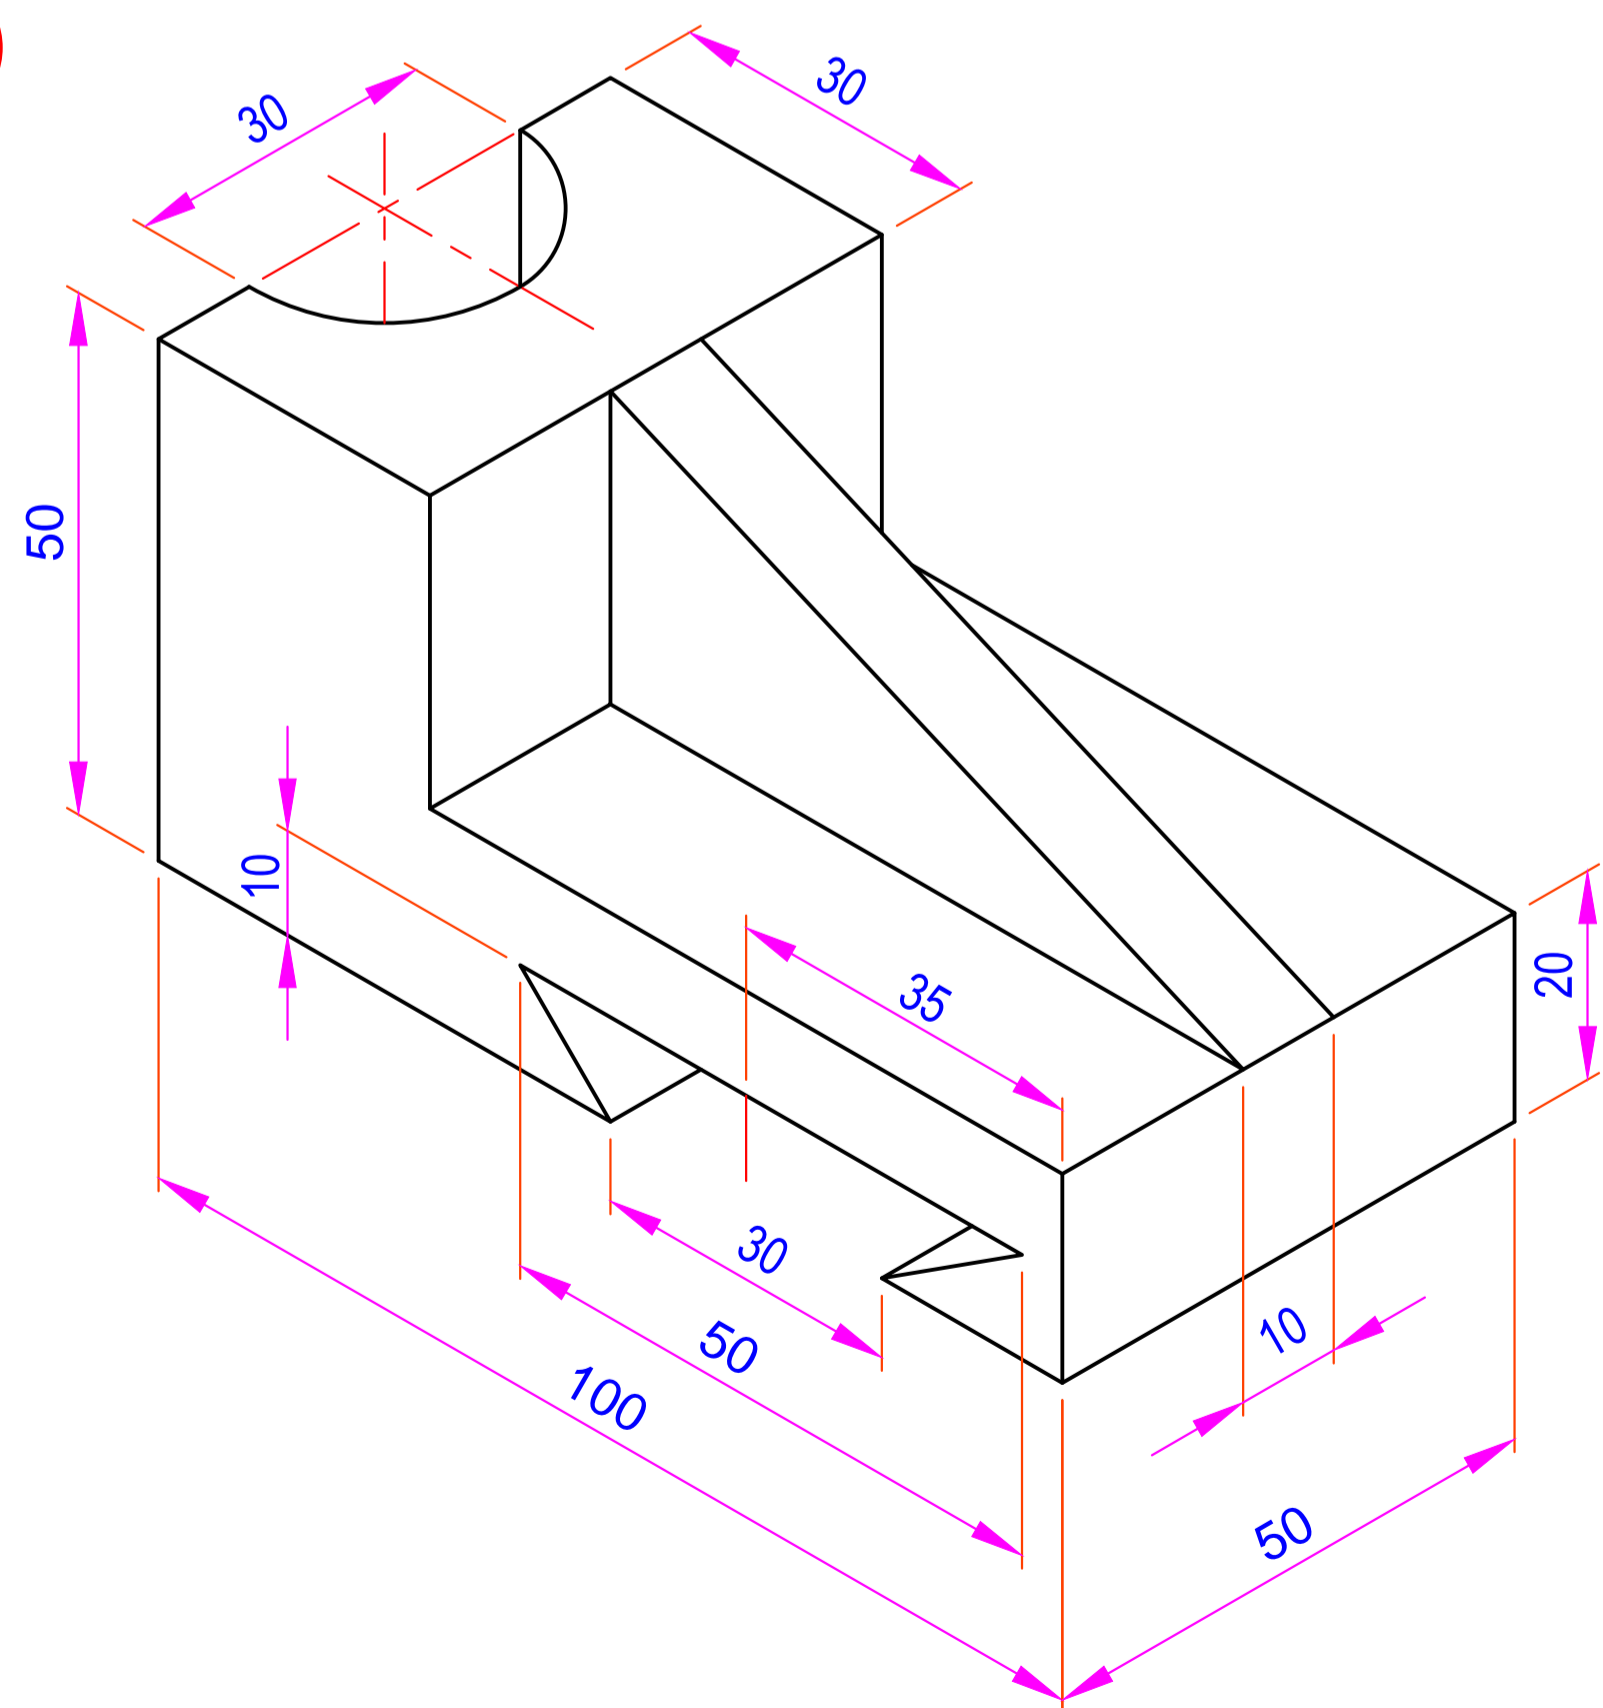

1

2

3

4

5

6

ALL DIMENSIONS ARE IN mm.

DATE	SIGN	INDUS INSTITUTE OF TECHNOLOGY & ENGINEERING, INDUS UNIVERISTY ISOMETRIC PROJECTIONS
STD.		
CKD.		
COMP.		
B.E. 1st SEM ME		
ABHAY SHAH		
IU1841110045		
SCALE - 1:1		
		DRG NO. 8