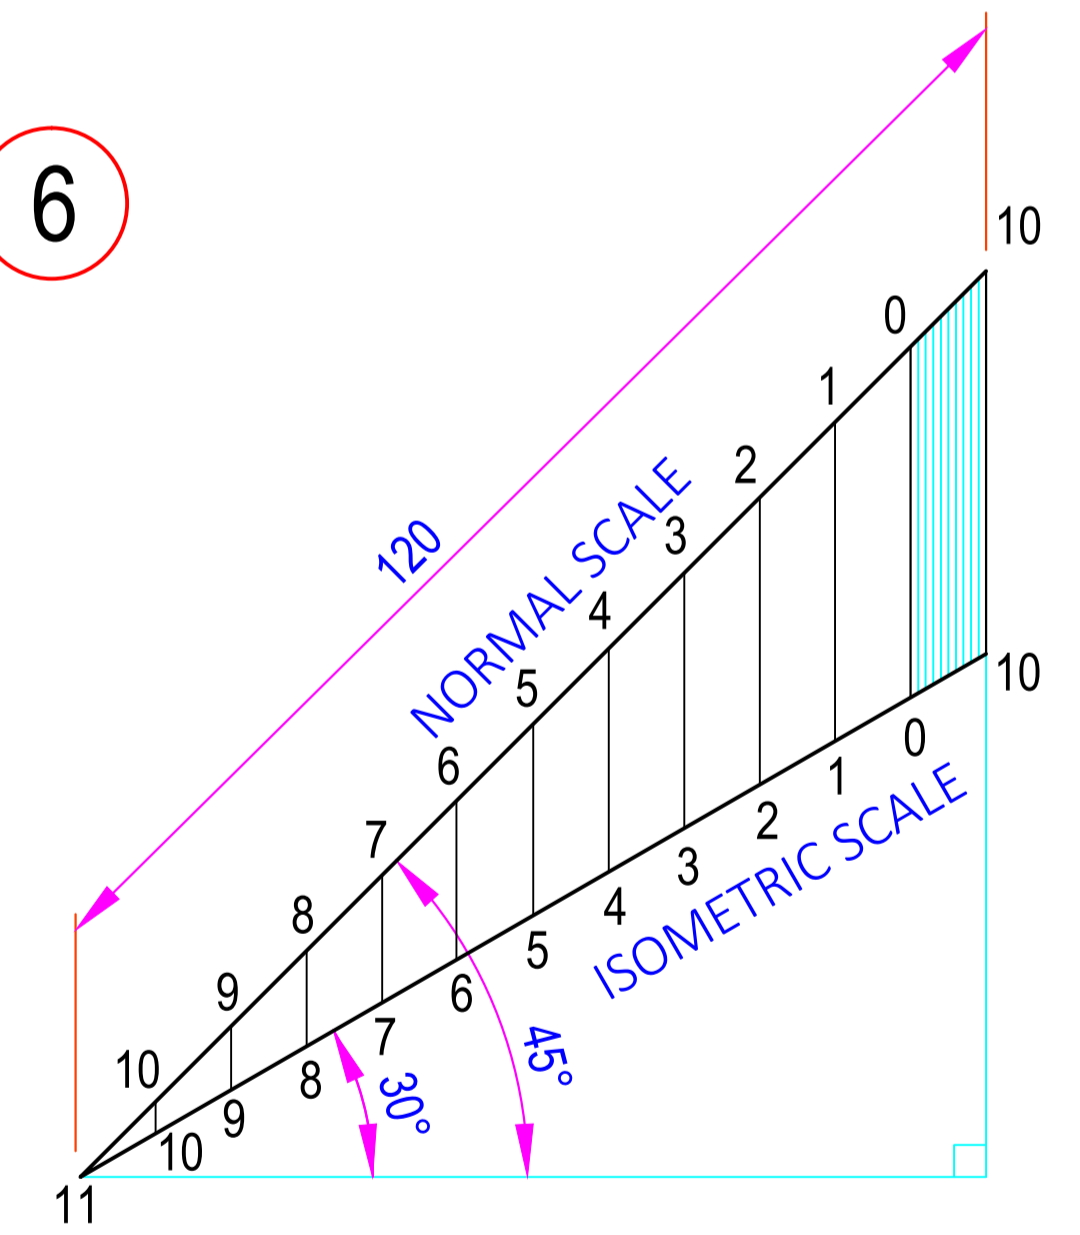

1

2

3

4

5

6

ALL DIMENSIONS ARE IN mm.

DATE	SIGN	INDUS INSTITUTE OF TECHNOLOGY & ENGINEERING, INDUS UNIVERISTY ISOMETRIC PROJECTIONS
STD.		
CKD.		
COMP.		
B.E. 1st SEM ME		
ABHAY SHAH		
IU1841110045		
SCALE - 1:1		
		DRG NO. 8