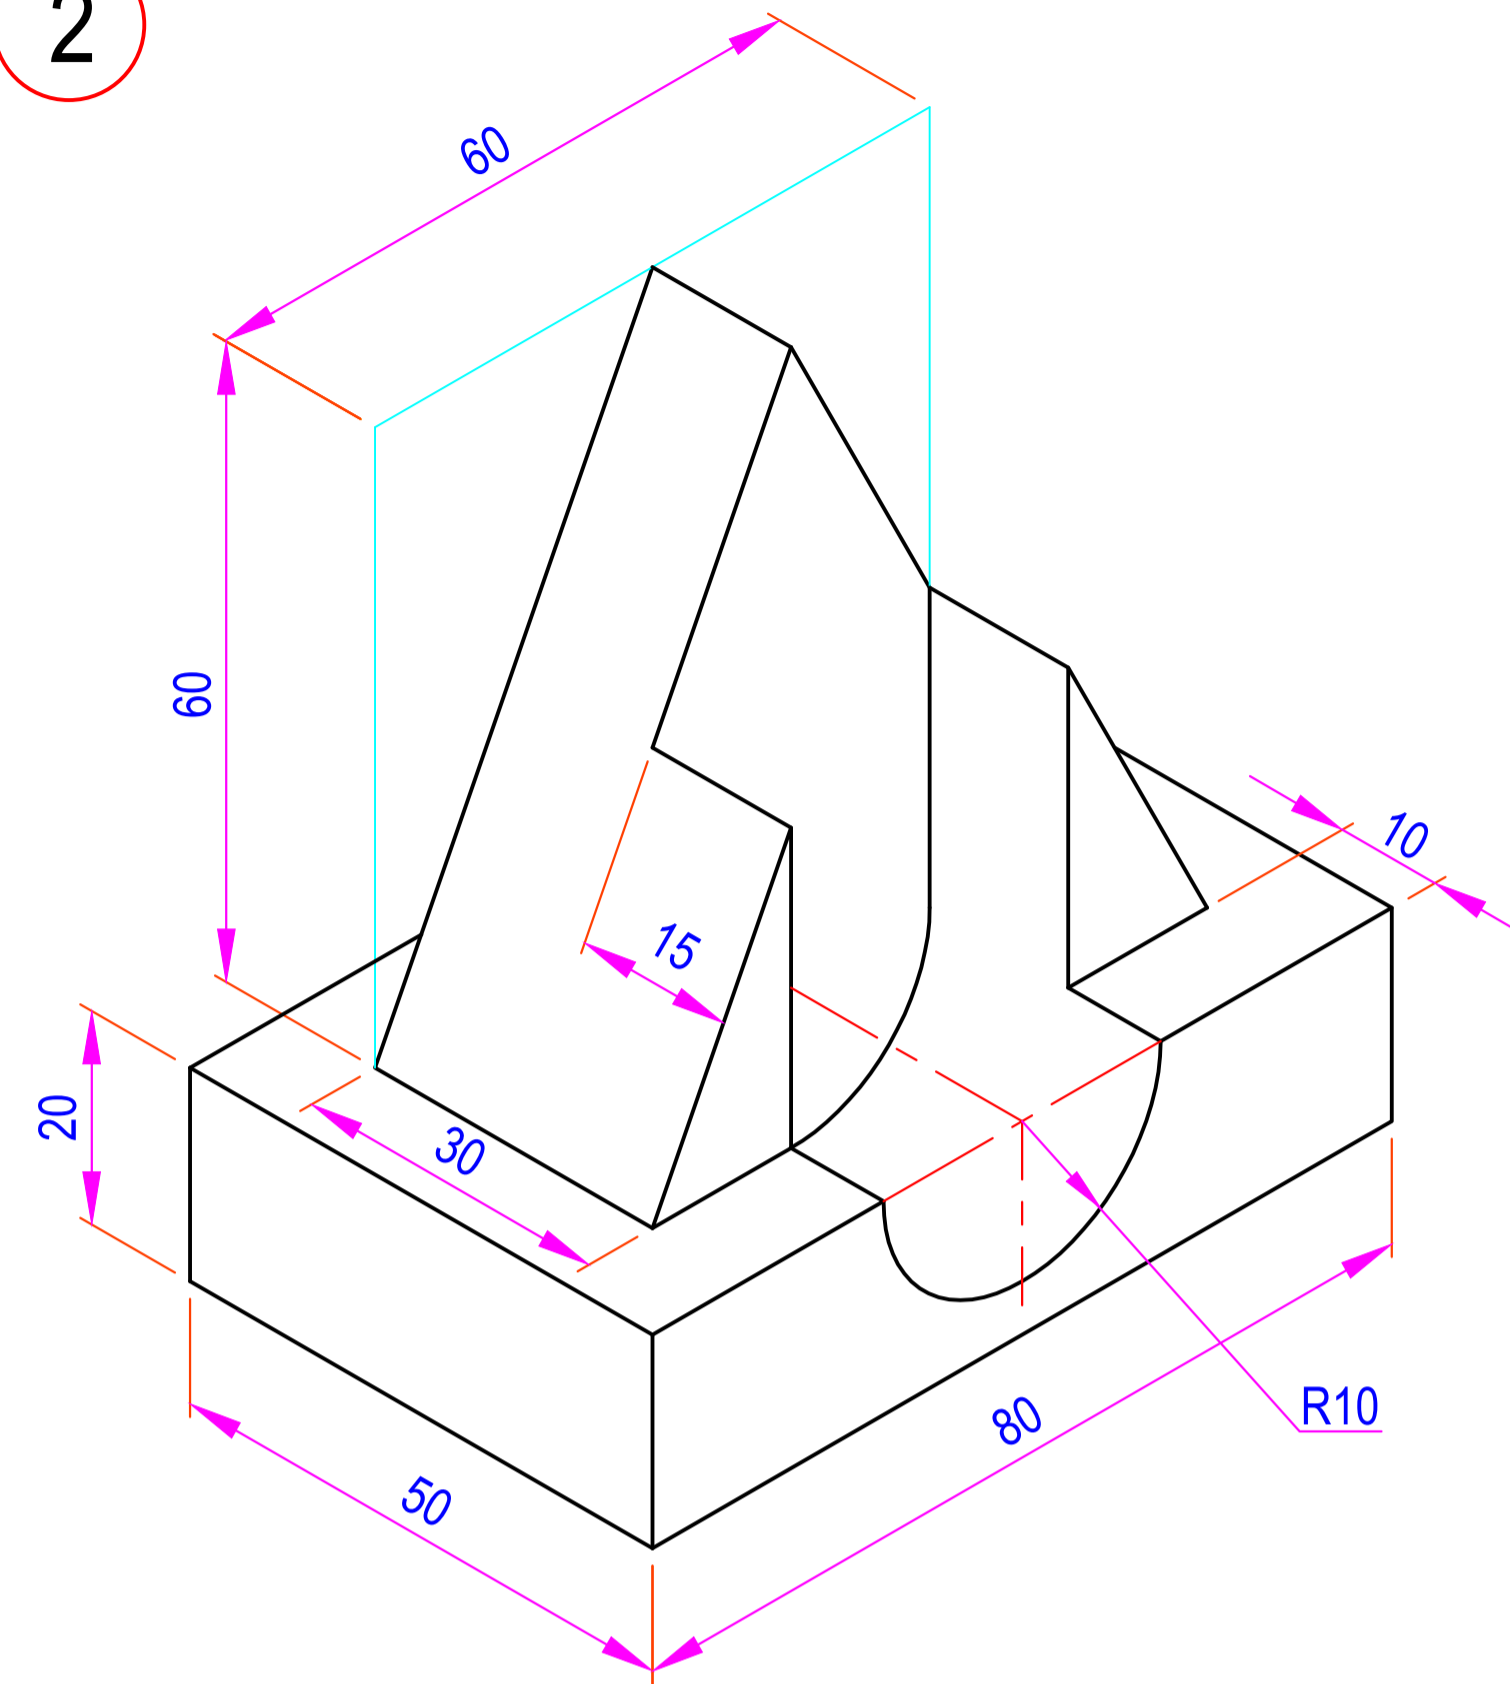

1

2

3

4

5

6

ALL DIMENSIONS ARE IN mm.

DATE	SIGN	INDUS INSTITUTE OF TECHNOLOGY & ENGINEERING, INDUS UNIVERISTY ISOMETRIC PROJECTIONS
STD.		
CKD.		
COMP.		
B.E. 1st SEM ME		
ABHAY SHAH		
IU1841110045		
SCALE - 1:1		
		DRG NO. 8