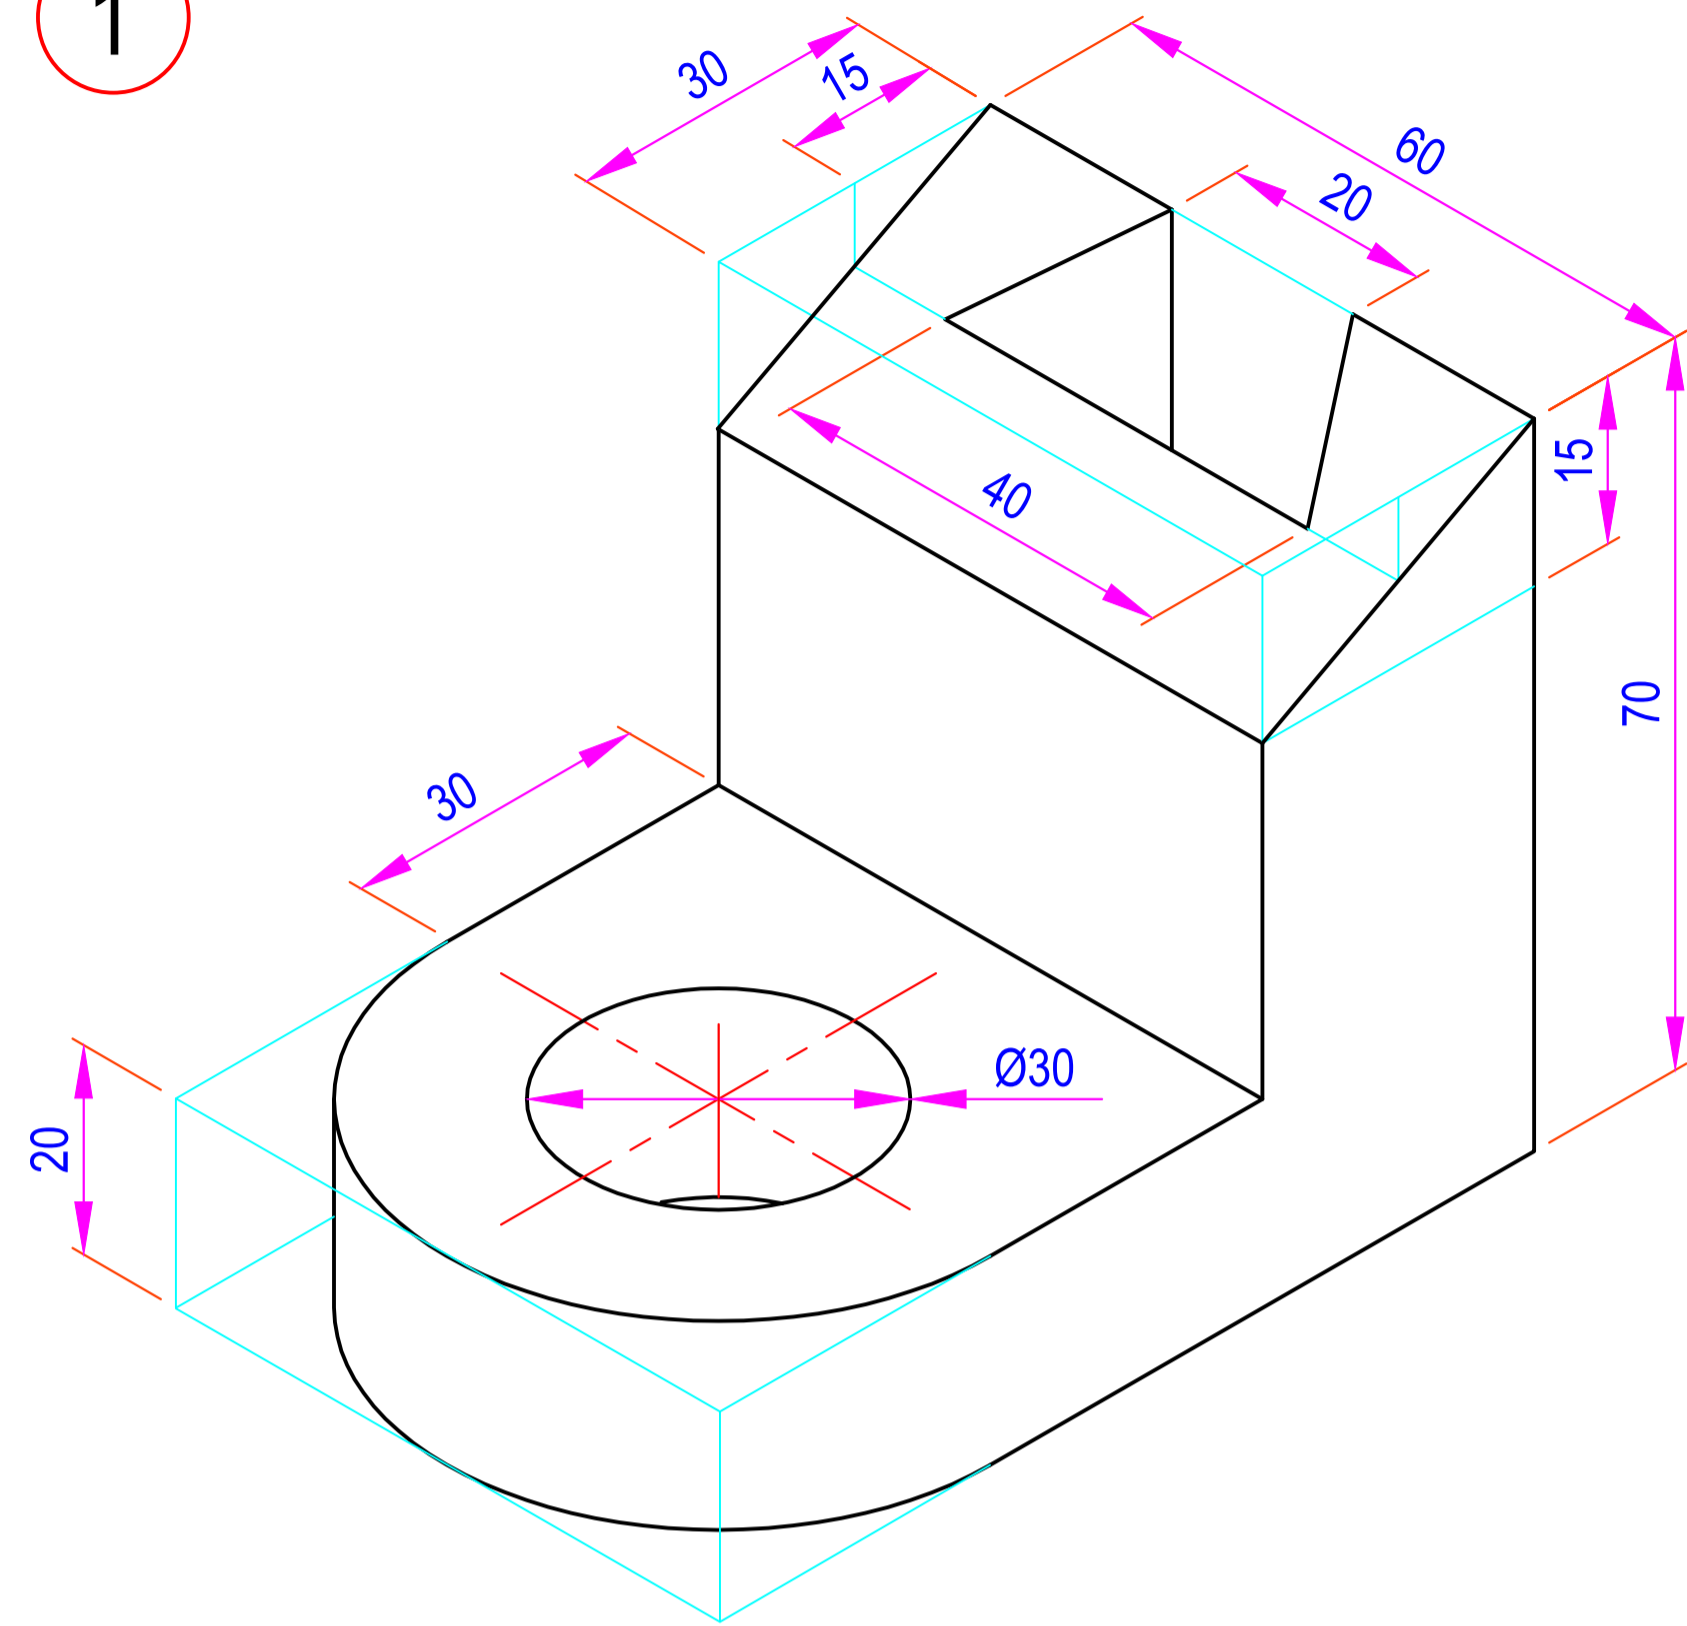

1

2

3

4

5

6

ALL DIMENSIONS ARE IN mm.

DATE	SIGN	INDUS INSTITUTE OF TECHNOLOGY & ENGINEERING, INDUS UNIVERISTY ISOMETRIC PROJECTIONS
STD.		
CKD.		
COMP.		
B.E. 1st SEM ME		
ABHAY SHAH		
IU1841110045		
SCALE - 1:1		
		DRG NO. 8