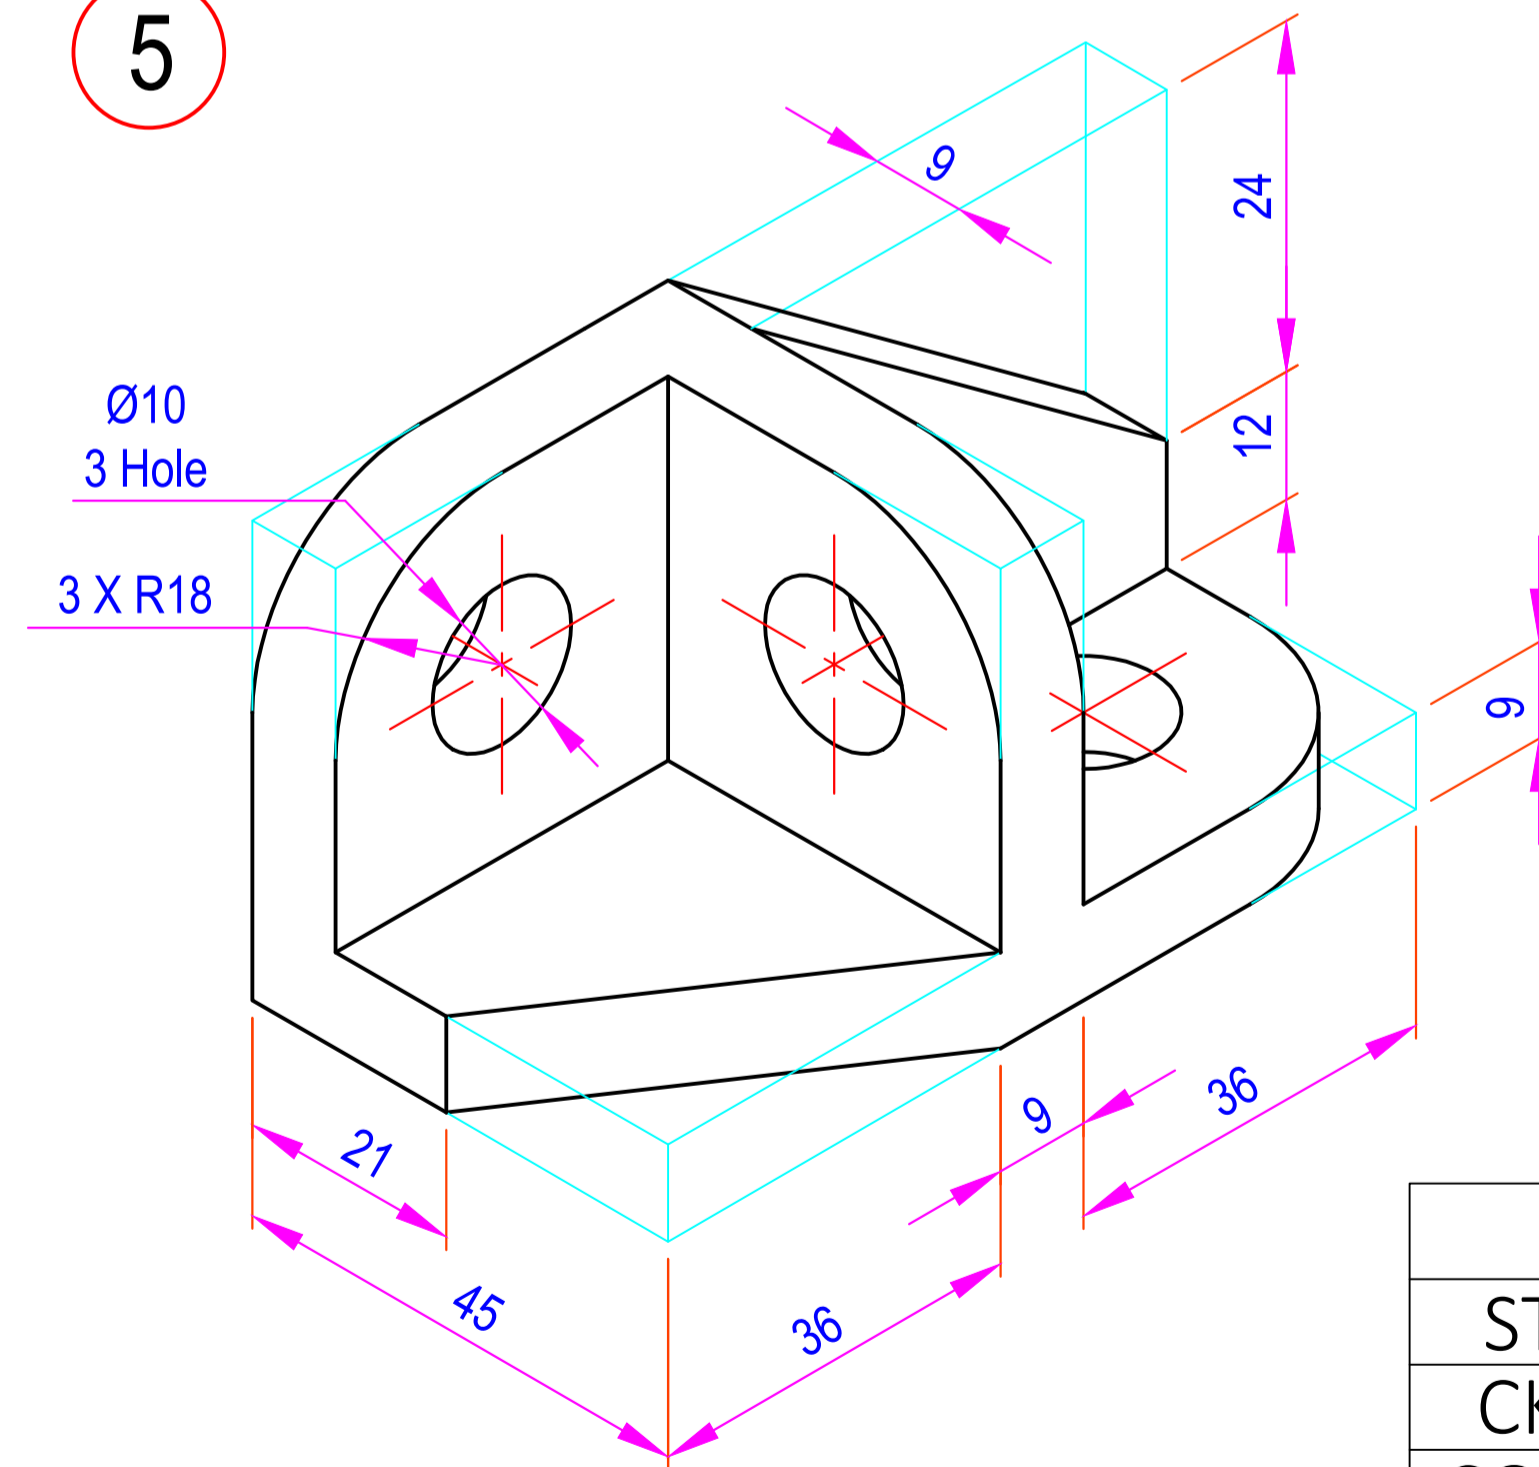

1

2

3

4

5

6

ALL DIMENSIONS ARE IN mm.

DATE	SIGN	INDUS INSTITUTE OF TECHNOLOGY & ENGINEERING, INDUS UNIVERISTY ISOMETRIC PROJECTIONS
STD.		
CKD.		
COMP.		
B.E. 1st SEM ME		
ABHAY SHAH		
IU1841110045		
SCALE - 1:1		
		DRG NO. 8